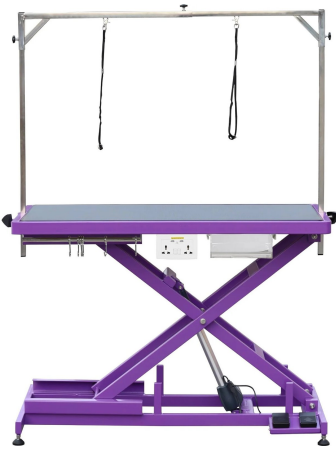

### MAGNA X PRO ELECTRIC LIFTING TABLE

Grooming Equipment Tables

Ultra - low initial height, Earthing foot & circuit breaker with leakage detector

MFG

Aeolus - China

**SKU:** Table Unit 6

**Price:** ₹79,750 - ₹87,500

### MAGNA X ELECTRIC LIFTING TABLE

Grooming Equipment Tables

Ultra - low initial height, Earthing foot & circuit breaker with leakage detector

MFG

Aeolus - China

**SKU:** Table Unit 5

**Price:** ₹72,500 - ₹76,000