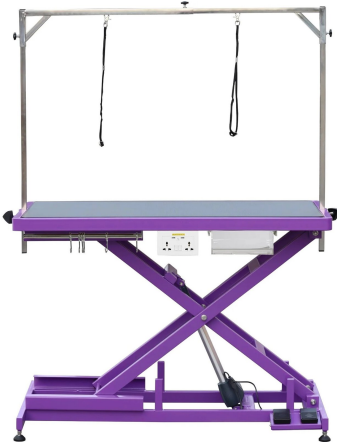

## EDGE IONIC STAND DRYER

Grooming Equipment Dryer

Gentle & powerful inshing dryer capable of producing wind speed

MFG

Aeolus - China

**SKU:** TD-906-NW

**Price:** ₹69,500

Petvet Enterprises

## MAGNA X PRO ELECTRIC LIFTING TABLE

Grooming Equipment Tables

Ultra - low initial height, Earthing foot & circuit breaker with leakage detector

MFG

Aeolus - China

**SKU:** Table Unit 6

**Price:** ₹79,750 - ₹87,500