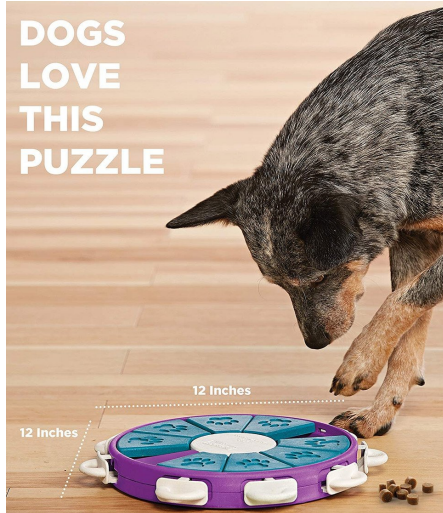

TABLE OF CONTENTS

13.25x12x12	2
--------------------------	----------

Petvet Enterprises

13.25X12X12

NINA OTTOSSON DOG TWISTER PUZZLE, LEVEL 3

Get ready to hide, seek and treat with this dog puzzle.

MFG

Outward Hound - USA