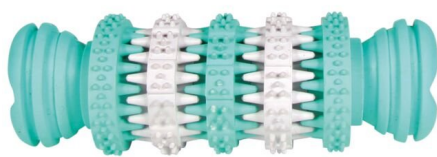

TABLE OF CONTENTS

15cm 2

Petvet Enterprises

15CM

NINA OTTOSSON PUPPY HIDE N SLIDE INTERACTIVE TREAT PUZZLE

Interactive dog toy.

Low intake of snacks in long drawn out period of activity.

MFG

Outward Hound - USA

SKU: 69583

Price: ₹2,325

DENTA FUN RUGBY BALL

Rubber Dog Toy

Natural rubber with mint flavour. Helps to massages the gums

MFG

Trixie - Germany

SKU: 33132

Price: ₹1,150

DENTA FUN BONE

Rubber Dog Toy

Natural rubber in mint flavour. Helps to massages the gums

MFG

Trixie - Germany

SKU: 32944