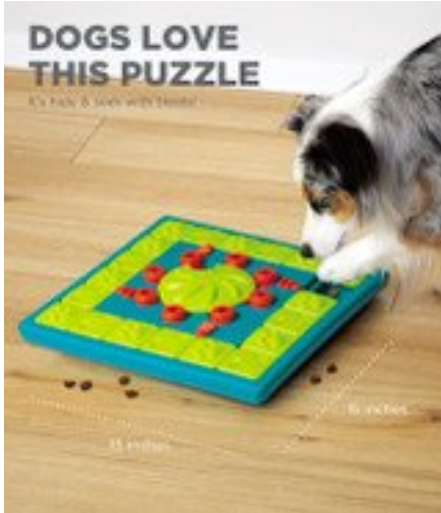

# TABLE OF CONTENTS

**38cm** ..... 2

Petvet Enterprises

**38CM**

## **NINA OTTOSSON MULTIPUZZLE INTERACTIVE TREAT PUZZLE**

Interactive dog toy.

Two types of hiding spots for snacks or kibble for a total of 14 treat compartments.

MFG

Outward Hound - USA

**SKU:** 69663

**Price:** ₹4,150