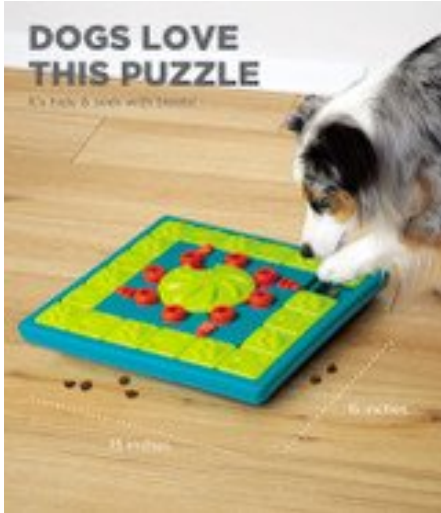

NINA OTTOSSON MULTIPUZZLE INTERACTIVE TREAT PUZZLE

Interactive dog toy.

Two types of hiding spots for snacks or kibble for a total of 14 treat compartments.

MFG

Outward Hound - USA

SKU: 69663

Price: ₹4,150

Petvet Enterprises