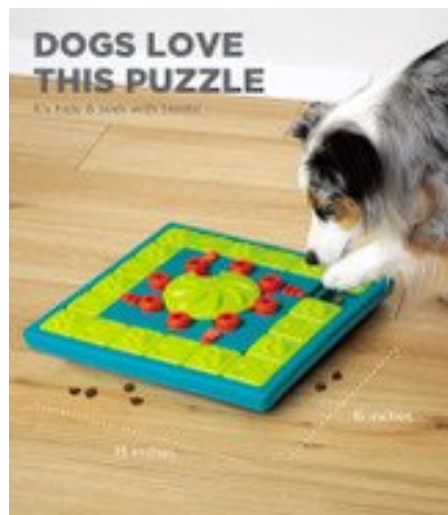

TABLE OF CONTENTS

38cm	2
-------------------	----------

Petvet Enterprises

38CM

NINA OTTOSSON MULTIPUZZLE INTERACTIVE TREAT PUZZLE

Interactive dog toy.

Two types of hiding spots for snacks or kibble for a total of 14 treat compartments.