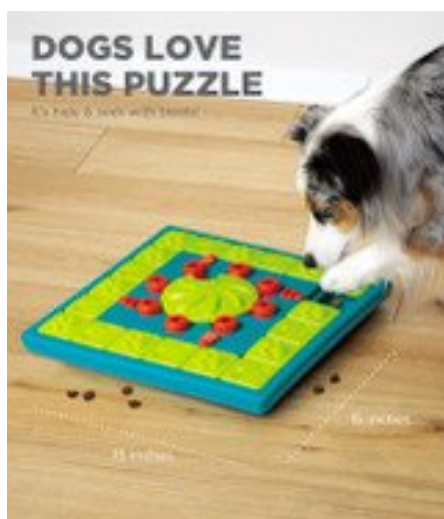

TABLE OF CONTENTS

Pet Accessories	2
Dog Accessories	2
Dog Toys	2

Petvet Enterprises

PET ACCESSORIES

DOG ACCESSORIES

DOG TOYS

NINA OTTOSSON MULTIPUZZLE INTERACTIVE TREAT PUZZLE

Interactive dog toy.

Two types of hiding spots for snacks or kibble for a total of 14 treat compartments.

MFG

Outward Hound - USA

SKU: 69663

Price: ₹4,150

DUCK FOR DOGS

Plush Dog Toy

Plush (polyester) with sound