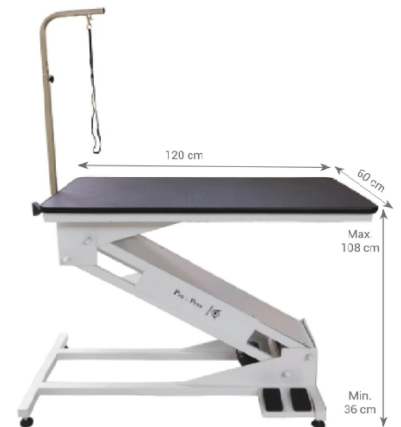

MAGNA Z-FRAME ELECTRIC TABLE

Grooming Equipment Tables

Steel constructed Z- frame design keep the table incredibly stand

MFG

Aeolus - China

SKU: FT-804E

Price: ₹60,500

MAGNA BIG Z- ELECTRIC LIFT TABLE

Grooming Equipment Tables

Boasts an adjustable height range between 36 and 108cm

MFG

Aeolus - China

SKU: FT-898

Price: ₹82,500

MAGNA LED GROOMING TABLE

Grooming Equipment Tables