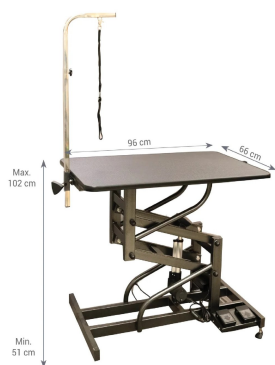

MFG

Aeolus - China

SKU: Table Unit 4

Price: ₹30,000 - ₹34,000

MAGNA X ELECTRIC LIFTING TABLE

Grooming Equipment Tables

Ultra - low initial height, Earthing foot & circuit breaker with leakage detector

MFG

Aeolus - China

SKU: Table Unit 5

Price: ₹72,500 - ₹76,000

MAGNA X PRO ELECTRIC LIFTING TABLE

Grooming Equipment Tables

Ultra - low initial height, Earthing foot & circuit breaker with leakage detector

MFG

Aeolus - China

SKU: Table Unit 6

Price: ₹79,750 - ₹87,500

MAGNA ACTIVE ELECTRIC LIFTING TABLE

Grooming Equipment Tables

Chile Made MDF board tabletop with pliable PVC edge resists scratches

MFG

Aeolus - China

SKU: Table Unit 8