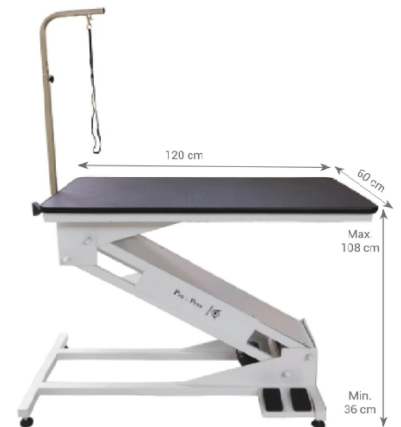

## MAGNA Z-FRAME ELECTRIC TABLE

Grooming Equipment Tables

Steel constructed Z- frame design keep the table incredibly stand

MFG

Aeolus - China

**SKU:** FT-804E

**Price:** ₹60,500

## MAGNA BIG Z- ELECTRIC LIFT TABLE

Grooming Equipment Tables

Boasts an adjustable height range between 36 and 108cm

MFG

Aeolus - China

**SKU:** FT-898

**Price:** ₹82,500