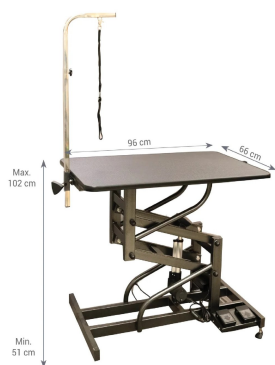

## MAGNA X ELECTRIC LIFTING TABLE

Grooming Equipment Tables

Ultra - low initial height, Earthing foot & circuit breaker with leakage detector

MFG

Aeolus - China

**SKU:** Table Unit 5

**Price:** ₹72,500 - ₹76,000

## MAGNA X PRO ELECTRIC LIFTING TABLE

Grooming Equipment Tables

Ultra - low initial height, Earthing foot & circuit breaker with leakage detector

MFG

Aeolus - China

**SKU:** Table Unit 6

**Price:** ₹79,750 - ₹87,500

## MAGNA ACTIVE ELECTRIC LIFTING TABLE

Grooming Equipment Tables

Chile Made MDF board tabletop with pliable PVC edge resists scratches

MFG

Aeolus - China

**SKU:** Table Unit 8

**Price:** ₹50,500 - ₹52,000