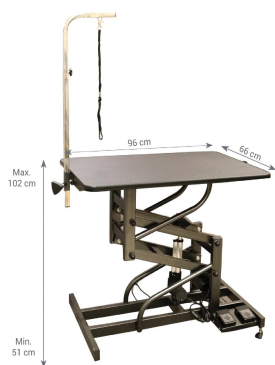

Price: ₹30,000 - ₹34,000

MAGNA X ELECTRIC LIFTING TABLE

Grooming Equipment Tables

Ultra - low initial height, Earthing foot & circuit breaker with leakage detector

MFG

Aeolus - China

SKU: Table Unit 5

Price: ₹72,500 - ₹76,000

MAGNA X PRO ELECTRIC LIFTING TABLE

Grooming Equipment Tables

Ultra - low initial height, Earthing foot & circuit breaker with leakage detector

MFG

Aeolus - China

SKU: Table Unit 6

Price: ₹79,750 - ₹87,500

MAGNA ACTIVE ELECTRIC LIFTING TABLE