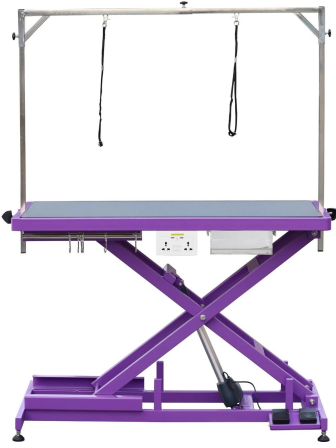

MFG

Aeolus - China

SKU: FT-820H

Price: ₹11,000

SPRINT HEIGHT ADJUSTABLE FOLDING TABLE

Grooming Equipment Tables

With Height adjusting system, easy to handle

MFG

Aeolus - China

SKU: Table Unit 1

Price: ₹22,000 - ₹23,000

MAGNA Z-FRAME ELECTRIC TABLE

Grooming Equipment Tables

Steel constructed Z- frame design keep the table incredibly stand

MFG

Aeolus - China

SKU: FT-804E

Price: ₹60,500

The table top is removable

MAGNA X PRO ELECTRIC LIFTING TABLE

Grooming Equipment Tables

Ultra - low initial height, Earthing foot & circuit breaker with leakage detector

MFG

Aeolus - China