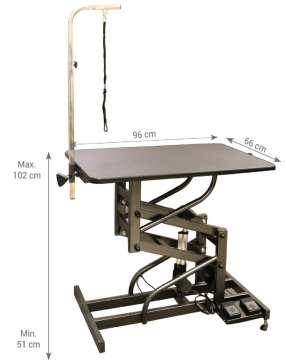

Price: ₹72,500 - ₹76,000

MAGNA BIG Z- ELECTRIC LIFT TABLE

Grooming Equipment Tables

Boasts an adjustable height range between 36 and 108cm

MFG

Aeolus - China

SKU: FT-898

Price: ₹82,500

MAGNA ACTIVE ELECTRIC LIFTING TABLE

Grooming Equipment Tables

Chile Made MDF board tabletop with pliable PVC edge resists scratches

MFG

Aeolus - China

SKU: Table Unit 8

Price: ₹50,500 - ₹52,000

MAGNA ACCORDION ELECTRIC LIFTING TABLE, LARGE