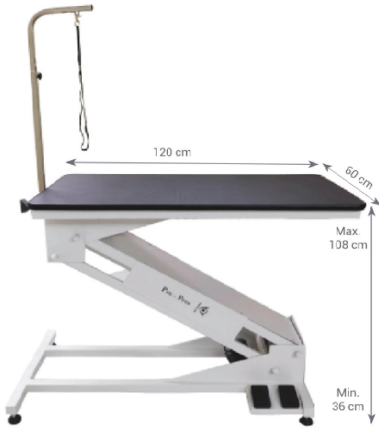

SKU: FT-804E

Price: ₹60,500

The table top is removable

MAGNA X PRO ELECTRIC LIFTING TABLE

Grooming Equipment Tables

Ultra - low initial height, Earthing foot & circuit breaker with leakage detector

MFG

Aeolus - China

SKU: Table Unit 6

Price: ₹79,750 - ₹87,500

MAGNA X ELECTRIC LIFTING TABLE

Grooming Equipment Tables

Ultra - low initial height, Earthing foot & circuit breaker with leakage detector

MFG

Aeolus - China

SKU: Table Unit 5

Price: ₹72,500 - ₹76,000

MAGNA BIG Z- ELECTRIC LIFT TABLE

Grooming Equipment Tables

Boasts an adjustable height range between 36 and 108cm

MFG

Aeolus - China

SKU: FT-898

Price: ₹82,500