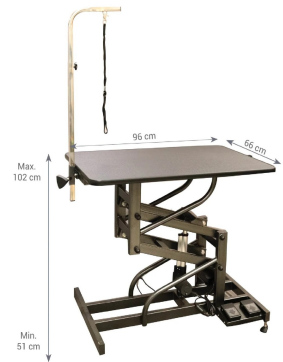

MAGNA BIG Z- ELECTRIC LIFT TABLE

Grooming Equipment Tables

Boasts an adjustable height range between 36 and 108cm

MFG

Aeolus - China

SKU: FT-898

Price: ₹82,500

MAGNA ACTIVE ELECTRIC LIFTING TABLE

Grooming Equipment Tables

Chile Made MDF board tabletop with pliable PVC edge resists scratches

MFG

Aeolus - China

SKU: Table Unit 8

Price: ₹50,500 - ₹52,000

MAGNA ACCORDION ELECTRIC LIFTING TABLE, LARGE

Grooming Equipment Tables

Ex-tremely stand and sturdy, this table has an exceptionally broad lifting range

MFG

Aeolus - China

SKU: FT-899Pro

Price: ₹83,500

MAGNA LED GROOMING TABLE

Grooming Equipment Tables

Provides mild and gentle light for your grooming needs