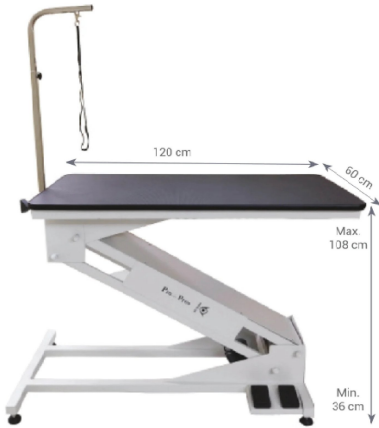

SKU: FT-804E

Price: ₹60,500

MAGNA X PRO ELECTRIC LIFTING TABLE

Grooming Equipment Tables

Ultra - low initial height, Earthing foot & circuit breaker with leakage detector

MFG

Aeolus - China

SKU: Table Unit 6

Price: ₹79,750 - ₹87,500

MAGNA X ELECTRIC LIFTING TABLE

Grooming Equipment Tables

Ultra - low initial height, Earthing foot & circuit breaker with leakage detector

MFG

Aeolus - China

SKU: Table Unit 5

Price: ₹72,500 - ₹76,000

MAGNA BIG Z- ELECTRIC LIFT TABLE

Grooming Equipment Tables

Boasts an adjustable height range between 36 and 108cm

MFG

Aeolus - China

SKU: FT-898

Price: ₹82,500

MAGNA ACTIVE ELECTRIC LIFTING TABLE