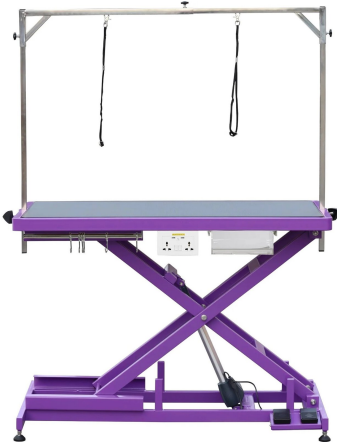

Solid, Welded stainless steel construction with rounded corners

MFG

Aeolus - China

SKU: BTS-138E

Price: ₹151,000

NAIL GRINDER WHEEL HEAD KIT

Suitable for Aeolus NG003 nail grinder.

MFG

Aeolus - China

SKU: NGWH-03

Price: ₹300

MAGNA Z-FRAME ELECTRIC TABLE

Grooming Equipment Tables

Steel constructed Z- frame design keep the table incredibly stand

MFG

Aeolus - China

SKU: FT-804E

Price: ₹60,500

MAGNA X PRO ELECTRIC LIFTING TABLE

Grooming Equipment Tables

Ultra - low initial height, Earthing foot & circuit breaker with leakage detector

MFG

Aeolus - China

SKU: Table Unit 6

Price: ₹79,750 - ₹87,500

MAGNA X ELECTRIC LIFTING TABLE

Grooming Equipment Tables

Ultra - low initial height, Earthing foot & circuit breaker with leakage detector

MFG

Aeolus - China

SKU: Table Unit 5

Price: ₹72,500 - ₹76,000