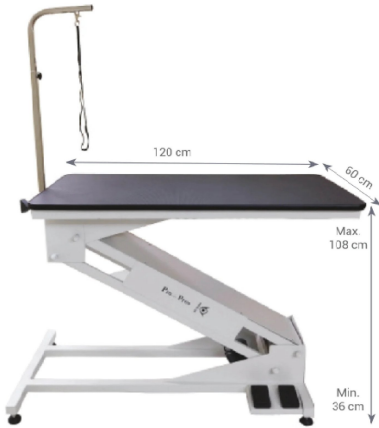

Grooming Equipment Tables

Ultra - low initial height, Earthing foot & circuit breaker with leakage detactor

MFG

Aeolus - China

SKU: Table Unit 6

Price: ₹79,750 - ₹87,500

MAGNA BIG Z- ELECTRIC LIFT TABLE

Grooming Equipment Tables

Boasts an adjustable height range between 36 and 108cm

MFG

Aeolus - China

SKU: FT-898

Price: ₹82,500

MAGNA ACCORDION ELECTRIC LIFTING TABLE, LARGE

Grooming Equipment Tables

Ex-tremely stand and sturdy, this table has an exceptionally broad lifting range