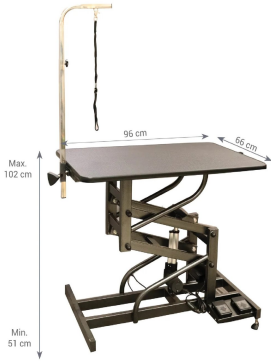

Quiet but powerful operation.

With New ergonomic design

MFG

Aeolus - China

SKU: CL-530

Price: ₹4,999

Petvet Enterprises

GROOMING TABLE