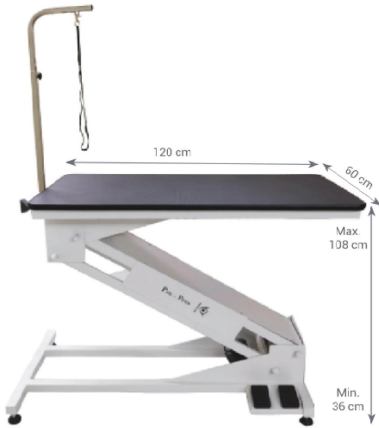

Aeolus - China

SKU: Table Unit 2

Price: ₹14,500 - ₹17,000

SPRINT HEIGHT ADJUSTABLE FOLDING TABLE

Grooming Equipment Tables

With Height adjusting system, easy to handle

MFG

Aeolus - China

SKU: Table Unit 1

Price: ₹22,000 - ₹23,000

MAGNA LED GROOMING TABLE

Grooming Equipment Tables

Provides mild and gentle light for your grooming needs

MFG

Aeolus - China

SKU: FT-829

Price: ₹135,000

MAGNA BIG Z- ELECTRIC LIFT TABLE

Grooming Equipment Tables

Boasts an adjustable height range between 36 and 108cm

MFG

Aeolus - China

SKU: FT-898

Price: ₹82,500