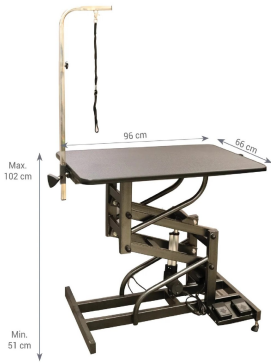

MFG

Aeolus - China

SKU: TD-900XT

Price: ₹23,750

FLAT PACKING AIR LIFT GROOMING TABLE

Grooming Equipment Tables

Table Top swivels 360° smoothly on central shaft

MFG

SKU: TD-900CG

Price: ₹36,500

MAGNA ACTIVE ELECTRIC LIFTING TABLE

Grooming Equipment Tables

Chile Made MDF board tabletop with pliable PVC edge resists scratches

MFG

Aeolus - China

SKU: Table Unit 8