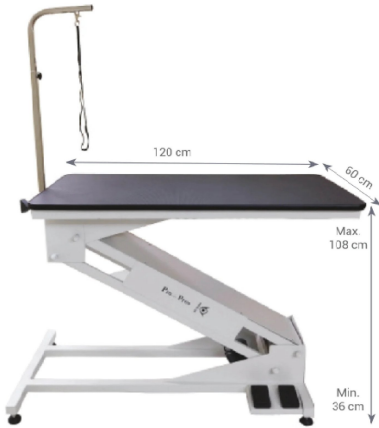

MAGNA X PRO ELECTRIC LIFTING TABLE

Grooming Equipment Tables

Ultra - low initial height, Earthing foot & circuit breaker with leakage detector

MFG

Aeolus - China

SKU: Table Unit 6

Price: ₹79,750 - ₹87,500

MAGNA BIG Z- ELECTRIC LIFT TABLE

Grooming Equipment Tables

Boasts an adjustable height range between 36 and 108cm

MFG

Aeolus - China

SKU: FT-898

Price: ₹82,500

MAGNA ACCORDION ELECTRIC LIFTING TABLE, LARGE

Grooming Equipment Tables