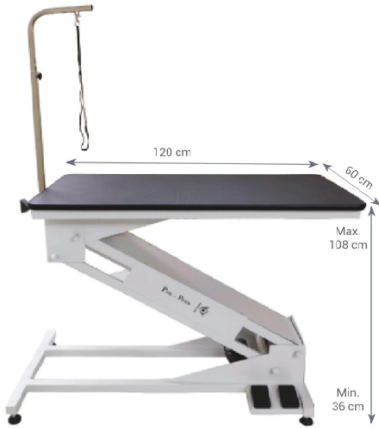

Grooming Equipment Tables

Steel constructed Z- frame design keep the table incredibly stand

MFG

Aeolus - China

SKU: FT-804E

Price: ₹60,500

MAGNA X ELECTRIC LIFTING TABLE

Grooming Equipment Tables

Ultra - low initial height, Earthing foot & circuit breaker with leakage detector

MFG

Aeolus - China

SKU: Table Unit 5

Price: ₹72,500 - ₹76,000

MAGNA X PRO ELECTRIC LIFTING TABLE

Grooming Equipment Tables

Ultra - low initial height, Earthing foot & circuit breaker with leakage detector

MFG

Aeolus - China

SKU: Table Unit 6

Price: ₹79,750 - ₹87,500

MAGNA BIG Z- ELECTRIC LIFT TABLE

Grooming Equipment Tables

Boasts an adjustable height range between 36 and 108cm

MFG