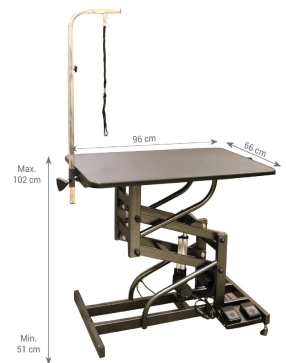

SKU: Table Unit 1

Price: ₹22,000 - ₹23,000

FLAT PACKING AIR LIFT GROOMING TABLE

Grooming Equipment Tables

Table Top swivels 360° smoothly on central shaft

MFG

Aeolus - China

SKU: Table Unit 4

Price: ₹30,000 - ₹34,000

MAGNA ACTIVE ELECTRIC LIFTING TABLE

Grooming Equipment Tables

Chile Made MDF board tabletop with pliable PVC edge resists scratches

MFG

Aeolus - China

SKU: Table Unit 8

Price: ₹50,500 - ₹52,000