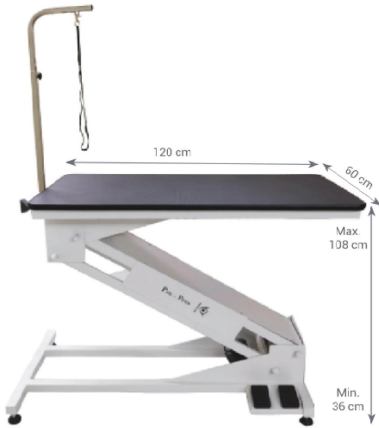

FOLDING GROOMING TABLE WITH STAINLESS STEEL LEGS

Grooming Equipment Tables

Classic folding table with non-slip rubber surface

MFG

Aeolus - China

SKU: Table Unit 2

Price: ₹14,500 - ₹17,000

SPRINT HEIGHT ADJUSTABLE FOLDING TABLE

Grooming Equipment Tables

With Height adjusting system, easy to handle

MFG

Aeolus - China

SKU: Table Unit 1

Price: ₹22,000 - ₹23,000

MAGNA LED GROOMING TABLE

Grooming Equipment Tables

Provides mild and gentle light for your grooming needs

MFG

Aeolus - China

SKU: FT-829

Price: ₹135,000

MAGNA BIG Z- ELECTRIC LIFT TABLE

Grooming Equipment Tables

Boasts an adjustable height range between 36 and 108cm