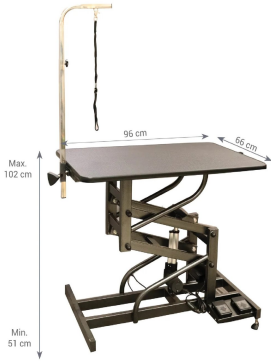

GROOMING TABLE

MAGNA ACTIVE ELECTRIC LIFTING TABLE

Grooming Equipment Tables

Chile Made MDF board tabletop with pliable PVC edge resists scratches

MFG

Aeolus - China

SKU: Table Unit 8

Price: ₹50,500 - ₹52,000

MAGNA X PRO ELECTRIC LIFTING TABLE

Grooming Equipment Tables

Ultra - low initial height, Earthing foot & circuit breaker with leakage detector

MFG

Aeolus - China

SKU: Table Unit 6

Price: ₹79,750 - ₹87,500