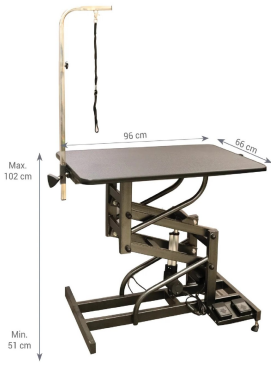

## MAGNA ACTIVE ELECTRIC LIFTING TABLE

Grooming Equipment Tables

Chile Made MDF board tabletop with pliable PVC edge resists scratches

MFG

Aeolus - China

**SKU:** Table Unit 8

**Price:** ₹50,500 - ₹52,000

## MAGNA X PRO ELECTRIC LIFTING TABLE

Grooming Equipment Tables

Ultra - low initial height, Earthing foot & circuit breaker with leakage detector

MFG

Aeolus - China

**SKU:** Table Unit 6

**Price:** ₹79,750 - ₹87,500