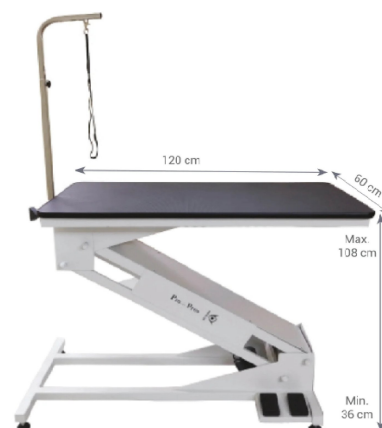

## MAGNA BIG Z- ELECTRIC LIFT TABLE

Grooming Equipment Tables

Boasts an adjustable height range between 36 and 108cm

MFG

Aeolus - China

**SKU:** FT-898

**Price:** ₹82,500

## MAGNA Z-FRAME ELECTRIC TABLE

Grooming Equipment Tables

Steel constructed Z- frame design keep the table incredibly stand

MFG

Aeolus - China

**SKU:** FT-804E

**Price:** ₹60,500