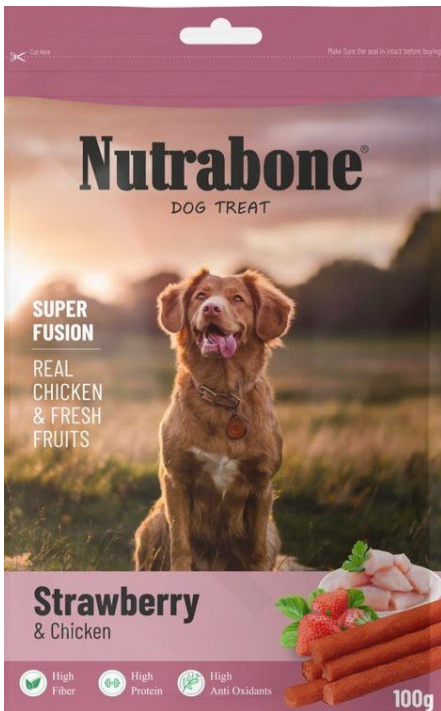

## NUTRABONE STRAWBERRY

Non vegetarian dog treat.

Contains high fibre, protein and anti oxidants.

MFG  
Size (gm)

Alpha Entrepreneurs  
100 gm

**SKU:** AE1009  
**Price:** ₹195