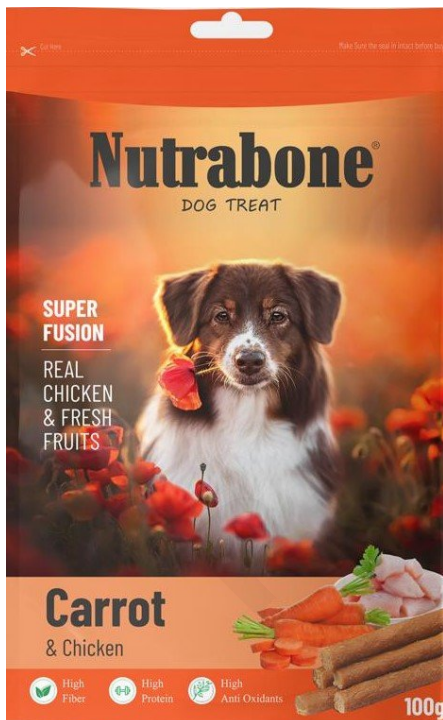

## NUTRABONE CARROT

Non vegetarian dog treat.

Contains high fibre, protein and anti oxidants.

MFG  
Size (gm)

Alpha Entrepreneurs  
100 gm

**SKU:** AE1005  
**Price:** ₹195

## NUTRABONE MANGO

Non vegetarian dog treat.

Contains high fibre, protein and anti oxidants.

MFG  
Size (gm)

Alpha Entrepreneurs  
100 gm

**SKU:** AE1006

**Price:** ₹195