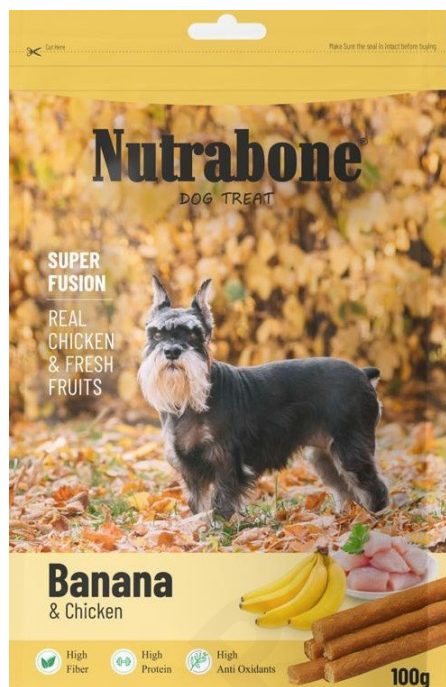

## NUTRABONE BANANA

Non vegetarian dog treat.

Contains high fibre, protein and anti oxidants.

MFG  
Size (gm)

Alpha Entrepreneurs  
100 gm

**SKU:** AE1003  
**Price:** ₹195

## NUTRABONE BLUEBERRY

Non vegetarian dog treat.

Contains high fibre, protein and anti oxidants.

MFG  
Size (gm)

Alpha Entrepreneurs  
100 gm

**SKU:** AE1004  
**Price:** ₹195