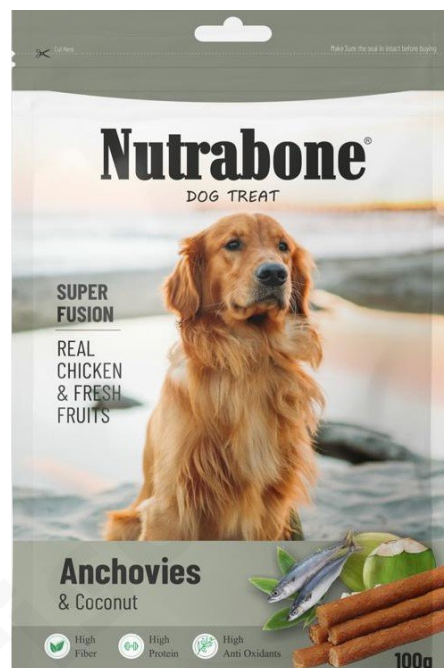

### NUTRABONE HONEY & OATS

Non vegetarian dog treat.

Contains high fibre, protein and anti oxidants.

MFG  
Size (gm)

Alpha Entrepreneurs  
100 gm

**SKU:** AE1001  
**Price:** ₹195

### NUTRABONE ANCHOVIES

Non vegetarian dog treat.

Contains high fibre, protein and anti oxidants.

MFG  
Size (gm)

Alpha Entrepreneurs  
100 gm

**SKU:** AE1002  
**Price:** ₹195

## NUTRABONE BANANA

Non vegetarian dog treat.

Contains high fibre, protein and anti oxidants.

MFG  
Size (gm)

Alpha Entrepreneurs  
100 gm

**SKU:** AE1003  
**Price:** ₹195

## NUTRABONE BLUEBERRY

Non vegetarian dog treat.

Contains high fibre, protein and anti oxidants.

MFG  
Size (gm)

Alpha Entrepreneurs  
100 gm

**SKU:** AE1004  
**Price:** ₹195