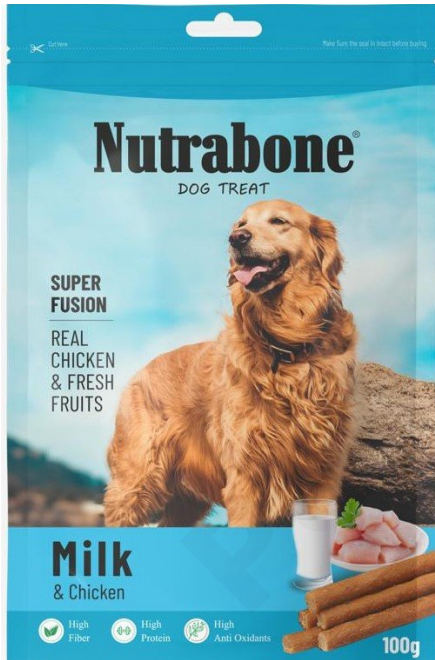

## NUTRABONE MANGO

Non vegetarian dog treat.

Contains high fibre, protein and anti oxidants.

MFG  
Size (gm)

Alpha Entrepreneurs  
100 gm

**SKU:** AE1006

**Price:** ₹195