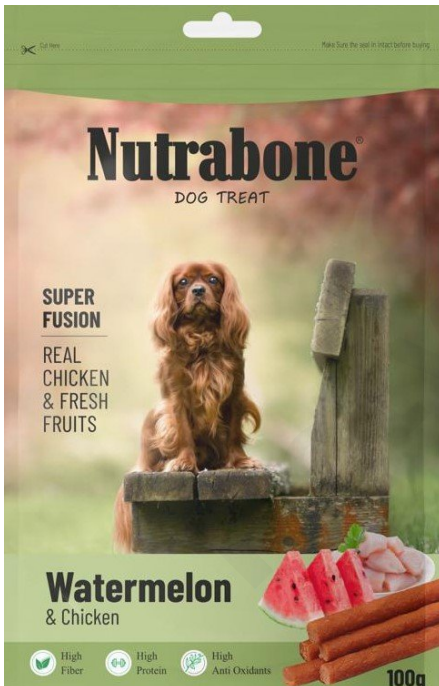

## NUTRABONE WATERMELON

Non vegetarian dog treat.

Contains high fibre, protein and anti oxidants.

MFG  
Size (gm)

**SKU:** AE1011  
**Price:** ₹195

Alpha Entrepreneurs  
100 gm