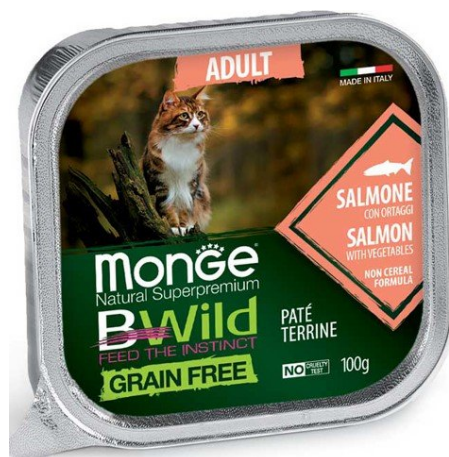

Natural Superpremium BWild Grain Free Formula.

Specially formulated for your cat's wellness.

MFG
Size (gm)

Monge - Italy
85gm

SKU: BWGFCSTVSC85
Price: ₹85

B-WILD GRAIN FREE PATE ADULT CODFISH WITH VEGETABLES

Natural Superpremium BWild Grain Free Formula.

Specially formulated for your cat's wellness.

MFG
Size (gm)

Monge - Italy
100gm

SKU: BW-GF-PACFVC-100
Price: ₹95

B-WILD GRAIN FREE PATE ADULT SALMON WITH VEGETABLES

Natural Superpremium BWild Grain Free Formula.

Specially formulated for your cat's wellness.

MFG
Size (gm)

Monge - Italy
100gm

SKU: BW-GF-PASVC-100

Price: ₹95

B-WILD GRAIN FREE PATE ADULT ANCHOVIES WITH VEGETABLES

Natural Superpremium BWild Grain Free Formula.

Specially formulated for your cat's wellness.

MFG
Size (gm)

Monge - Italy
100gm

SKU: BW-GF-PAAVC-100

Price: ₹95

B-WILD GRAIN FREE PATE STERILISED WILD BOAR WITH VEGETABLES