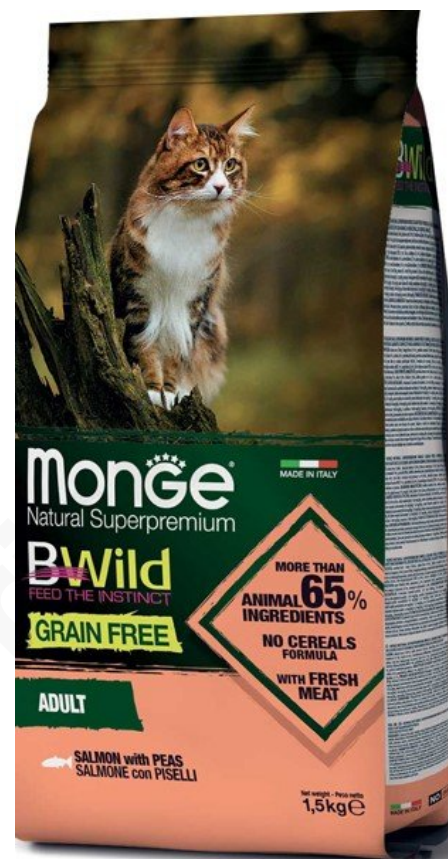

The croquettes for cats with fish are tasty and digestible, enriched with vitamins A, D3 and E.

MFG
Size (gm)

Monge - Italy
400gm

SKU: GBCCFC400

Price: ₹175

B-WILD GRAIN FREE ANCHOVIS FOR CATS

Natural Superpremium BWild Low Grain Adult food.

The high protein content of anchovies guarantees a balanced diet.

MFG

Monge - Italy

SKU: BW-GF-PSTVC-1.5

Price: ₹1,700

B-WILD GRAIN FREE SALMON AND PEAS FOR CATS

Natural Superpremium BWild Grain Free Formula.

Adult Cat Salmon with peas is a complete and balanced pet food for adult cats.

MFG

Monge - Italy

SKU: BW-GF-ASPC-1.5

Price: ₹1,700

WET FOOD

B-WILD GRAIN FREE PATE STERILISED TUNA WITH VEGETABLES

Natural Superpremium BWild Grain Free Formula.

Specially formulated for your cat's wellness.

MFG
Size (gm)

Monge - Italy
100gm

SKU: BW-GF-PSTVC-100

Price: ₹95

B-WILD GRAIN FREE PATE STERILISED WILD BOAR WITH VEGETABLES

Natural Superpremium BWild Grain Free Formula.