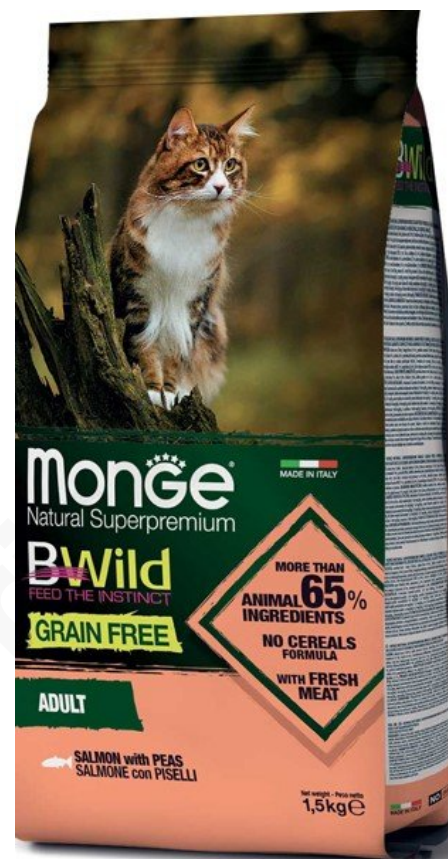

B-WILD GRAIN FREE SALMON AND PEAS FOR CATS

Natural Superpremium BWild Grain Free Formula.

Adult Cat Salmon with peas is a complete and balanced pet food for adult cats.

MFG

Monge - Italy

SKU: BW-GF-ASPC-1.5

Price: ₹1,700