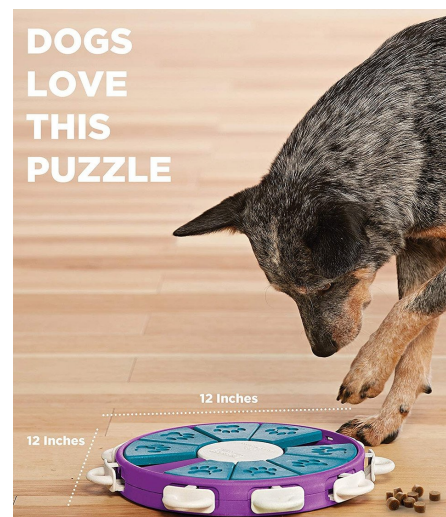

NINA OTTOSSON DOG WORKER GAME, SLIDE CUPS & TWIST FLAPS

The Ultimate for learning and playtime.

MFG

Outward Hound - USA

SKU: 67337

Price: ₹2,875

NINA OTTOSSON DOG TWISTER PUZZLE, LEVEL 3

Get ready to hide, seek and treat with this dog puzzle.

MFG

Outward Hound - USA

SKU: 67335

Price: ₹2,725