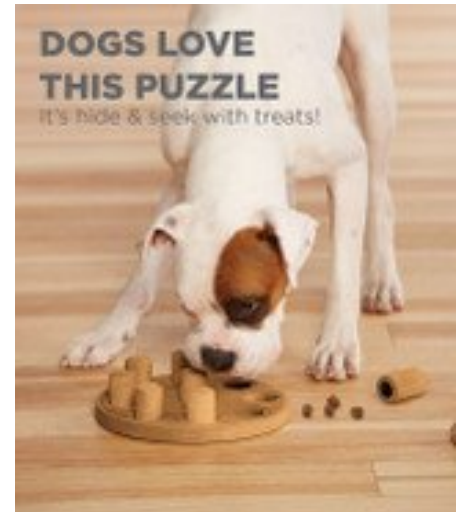

Interactive dog toy.

A sliding tray pulls out from underneath with 24 compartments that can hold a cup of food.

MFG

Outward Hound - USA

SKU: 69539

Price: ₹1,550

NINA OTTOSSON DOG SMART COMPOSITE GAME

Challenges your dog to uncover treat while helping them.

MFG

Outward Hound - USA

SKU: 67336

Price: ₹1,550

NINA OTTOSSON DOG HIDE N SLIDE INTERACTIVE TREAT PUZZLE

Interactive dog toy.

The treats are covered with nine dog bones that release the tasty scent of treats through the top hole.