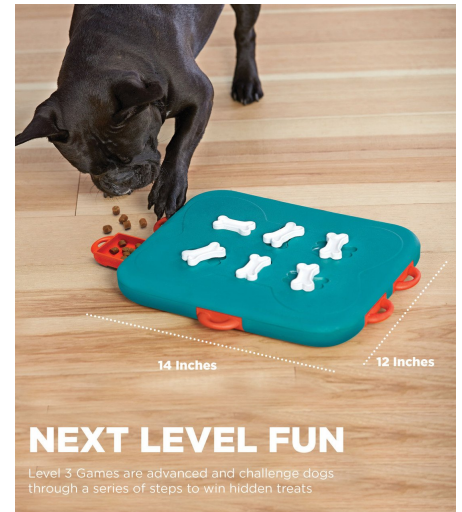

MFG

Outward Hound - USA

SKU: 69540

Price: ₹2,325

NINA OTTOSSON DOG CASINO GAME

Perfect energetic dogs, hot weather or just extended fun.

MFG

Outward Hound - USA

SKU: 67334

Price: ₹2,525

NINA OTTOSSON DOG BRICK GAME- FLIP, FIND & SLIDE

Presets your pup with a na challenge every time tey play with it.

MFG

Outward Hound - USA

SKU: 67333

Price: ₹2,325

NINA OTTOSSON CHALLENGE SLIDER INTERACTIVE TREAT PUZZLE TOY

An advanced level 3 game designed for pups.

MFG

Outward Hound - USA

SKU: 69343

Price: ₹3,550

Petvet Enterprises

INDEX