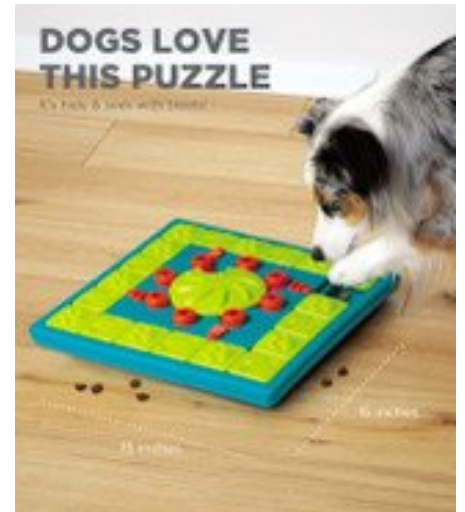

NINA OTTOSSON PUPPY HIDE N SLIDE INTERACTIVE TREAT PUZZLE

Interactive dog toy.

Low intake of snacks in long drawn out period of activity.

MFG

Outward Hound - USA

SKU: 69583

Price: ₹2,325

NINA OTTOSSON MULTIPUZZLE INTERACTIVE TREAT PUZZLE

Interactive dog toy.

Two types of hiding spots for snacks or kibble for a total of 14 treat compartments.

MFG

Outward Hound - USA

SKU: 69663

Price: ₹4,150