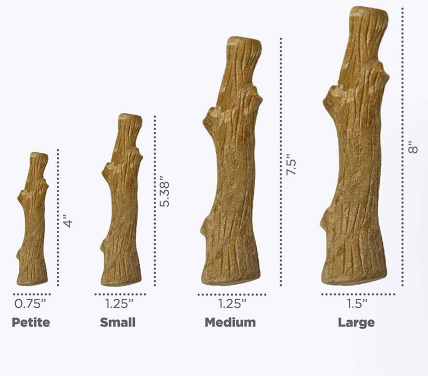

SUPER DOGWOOD DOG CHEW TOY

A Safe and Long lasting alternative to chewing real wood sticks.

MFG

Petstages - USA

SKU: PS Toy Unit1

Price: ₹595 - ₹1,875

Four Super Sizes

X-Small
5.98" x 1.85"

Small
7.48" x 2.36"

Medium
9.48" x 2.95"

Large
10.98" x 3.5"

DOGWOOD ALTERNATIVE DOG CHEW TOY, MESQUITE RED

With a variety of scents like the smell of real wood.

MFG

Petstages - USA

SKU: PS Toy Unit2

Price: ₹575 - ₹1,725

LIVER BRANCH DOG CHEW TOY

Satisfies your Dog's natural instinct to chew with a wide variety.

MFG

Petstages - USA

SKU: PS Toy Unit 3

Price: ₹925 - ₹2,325

FOUR SIZES

Dogs come in different sizes and so does Dogwood.
There's a perfect size for your dog.

DOGWOOD DURABLE STICK

Free of lead and phthalates making it a chew you can feel good

MFG

Petstages - USA

SKU: PS Toy Unit 4