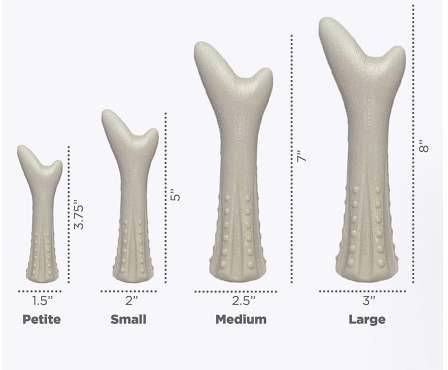

Dogs come in different sizes and so does Dogwood.
There's a perfect size for your dog.

DOGWOOD DURABLE STICK

Free of lead and phthalates making it a chew you can feel good

MFG

Petstages - USA

SKU: PS Toy Unit 4

Price: ₹325 - ₹1,750

DEERHORN DURABLE CHEW TOY

Deerhorn is made from naturally shed antler and carries the taste

MFG

Petstages - USA

SKU: PS Toy Unit 5

Price: ₹395 - ₹1,750

FOUR SIZES

Dogs come in different sizes and so does Deerhorn.
There's a perfect size for your dog.

CHIK A BONE CHICKEN FLAVOR CHEW

Natural bone meal and real chicken flavor combine

MFG

Petstages - USA

SKU: PS Toy Unit 6