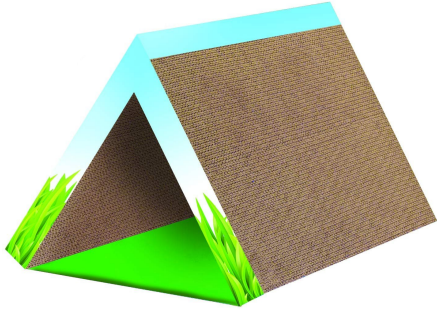

Sisal weave offers durable scratch surfaces. Feather tassel attracts interest & encourages batting. Keeps nails filed and healthy.

MFG

Petstages - USA

SKU: 90040

Price: ₹1,675

EASY LIFE HAMMOCK SCRATCH AND SLEEP

"X" design folds away when not in use. Can be used to curl up on or stretch and scratch. Dimensions: 54 x 35 x 8 cm.

Sturdy corrugate supports kitty as they rest. Includes catnip to attract and keep kitty's interest.

MFG

Petstages - USA

SKU: PS-710

Price: ₹2,050

FOLD AWAY TUNNEL SCRATCH & HIDE

Soft, comfortable flannel floor. Tunnel made of durable, corrugate material. Dimensions: 24 x 36 x 8 cm

Great for one or multiple cats. Easy to assemble and fold away.