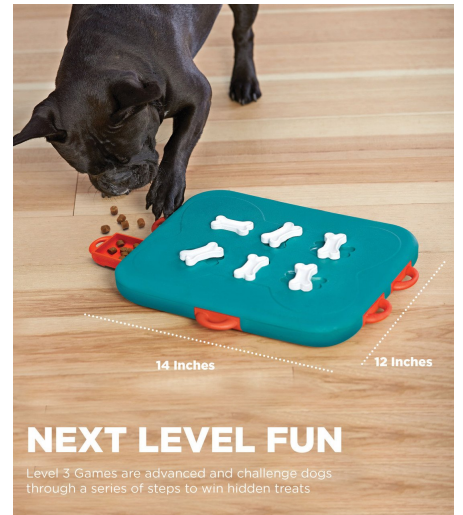

NINA OTTOSSON HIDE N SLIDE DOG PUZZLE, LEVEL 2

Fights Boredom, Help reduce destructive behaviors & exercise

MFG

Outward Hound - USA

SKU: 67338

Price: ₹2,325

NINA OTTOSSON DOG CASINO GAME

Perfect energetic dogs, hot weather or just extended fun.

MFG

Outward Hound - USA

SKU: 67334

Price: ₹2,525

DOG ACTIVITY POKER BOX 2 STRATEGY GAME

Board game with 4 different elements, can be placed variably.

MFG

Trixie - Germany