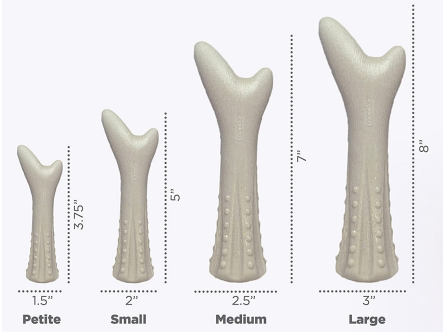

Deerhorn is made from naturally shed antler and carries the taste

MFG

Petstages - USA

SKU: PS Toy Unit 5

Price: ₹395 - ₹1,750

FOUR SIZES

Dogs come in different sizes and so does Deerhorn. There's a perfect size for your dog.