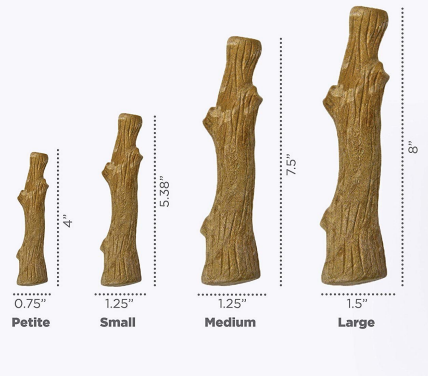

Pulls water off the coat like a sponge. Absorbs upto 10x its weight in liquid.

MFG

Aeolus - Shanghai

SKU: DT-65

Price: ₹325

FOUR SIZES

Dogs come in different sizes and so does Dogwood. There's a perfect size for your dog.