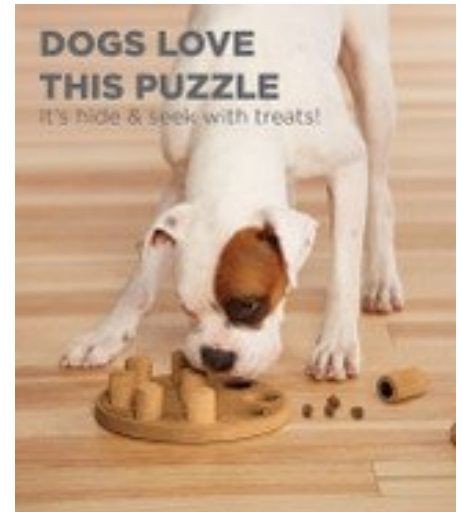

Price: ₹1,550

NINA OTTOSSON DOG SMART COMPOSITE GAME

Challenges your dog to uncover treat while helping them.

MFG

Outward Hound - USA

SKU: 67336

Price: ₹1,550

NINA OTTOSSON TREAT MAZE DOG PUZZLE, LEVEL 2