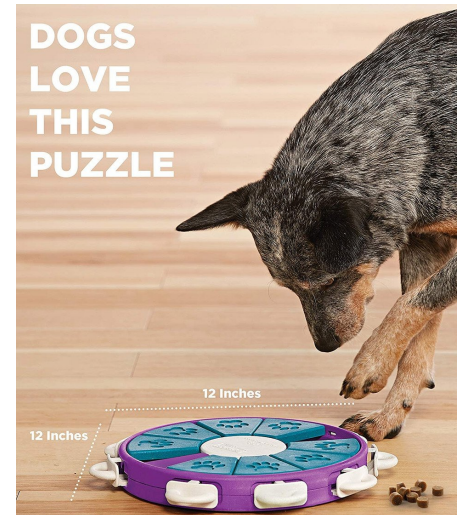

SKU: 32013

Price: ₹2,650

NINA OTTOSSON DOG TWISTER PUZZLE, LEVEL 3

Get ready to hide, seek and treat with this dog puzzle.

MFG

Outward Hound - USA

SKU: 67335

Price: ₹2,725