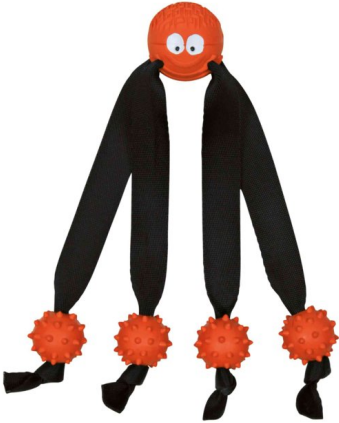

Price: ₹545

DOG TOY BALL WITH STRAP LEGS

Rubber Dog Toy

Natural rubber strap legs with hedgehog balls

MFG

Trixie - Germany

SKU: 34971

Price: ₹545