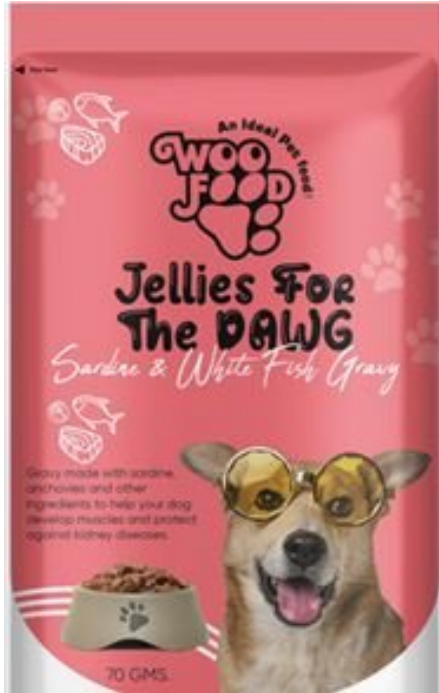

WOOFood JELLIES FOR THE DAWG - SARDINE AND WHITE FISH GRAVY

Gravy made with sardine, anchovies and other ingredients.

Helps the dogs develop muscles and protect against kidney diseases.

MFG
Size (gm)

Ektek Pharma
70gm

SKU: Woofood 14

Price: ₹55

WOOFood JELLIES FOR THE DAWG - CHICKEN AND LIVER GRAVY

Formulated with real chicken, chicken liver and other ingredients.

Provides the pets with a complete and balanced food.

MFG
Size (gm)

Ektek Pharma
70gm

SKU: Woofood 13

Price: ₹55