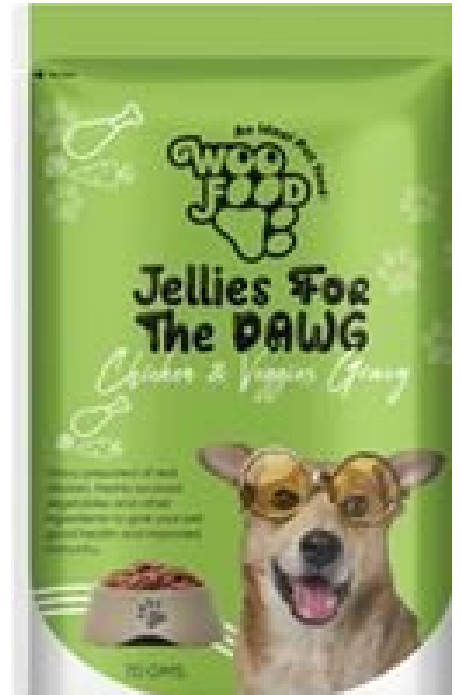

WOOFood JELLIES FOR THE DAWG - TUNA CHUNKS

Gravy made with the goodness of real tuna chunks and other ingredients.

Prepared to help muscle development and growth.

MFG
Size (gm)

Ektek Pharma
70gm

SKU: Woofood 16

Price: ₹55

WOOFood JELLIES FOR THE DAWG - CHICKEN AND VEGGIES GRAVY

Prepared with real chicken, freshly sources vegetables and other ingredients.

Provides the dogs good health and improved immunity.

MFG
Size (gm)

Ektek Pharma
70gm

SKU: Woofood 15

Price: ₹55