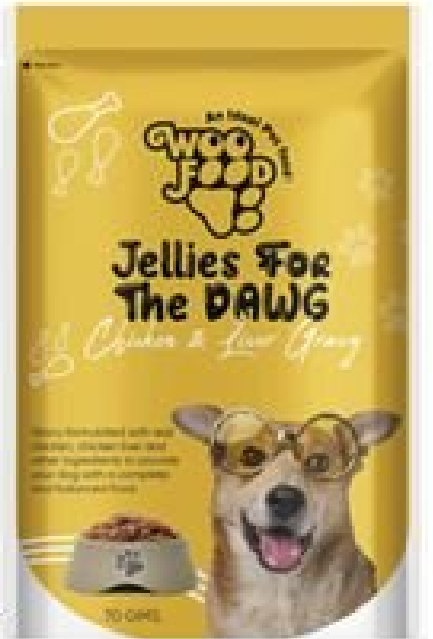

WOOFood JELLIES FOR THE DAWG - SARDINE AND WHITE FISH GRAVY

Gravy made with sardine, anchovies and other ingredients.

Helps the dogs develop muscles and protect against kidney diseases.

MFG
Size (gm)

Ektek Pharma
70gm

SKU: Woofood 14

Price: ₹55

WOOFood JELLIES FOR THE DAWG - CHICKEN AND LIVER GRAVY

Formulated with real chicken, chicken liver and other ingredients.

Provides the pets with a complete and balanced food.

MFG
Size (gm)

Ektek Pharma
70gm

SKU: Woofood 13

Price: ₹55