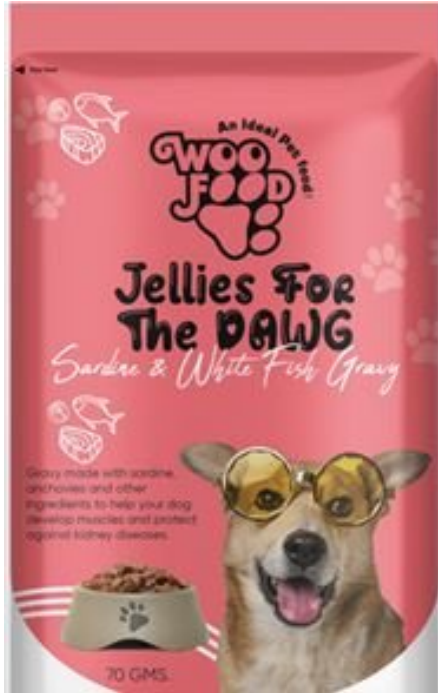

WOOFOOD JELLIES FOR THE DAWG - SARDINE AND WHITE FISH GRAVY

Gravy made with sardine, anchovies and other ingredients.

Helps the dogs develop muscles and protect against kidney diseases.

MFG
Size (gm)

Ektek Pharma
70gm

SKU: Woofood 14

Price: ₹55

WOOFOOD JELLIES FOR THE DAWG - CHICKEN AND LIVER GRAVY

Formulated with real chicken, chicken liver and other ingredients.

Provides the pets with a complete and balanced food.

MFG
Size (gm)

Ektek Pharma
70gm

SKU: Woofood 13

Price: ₹55