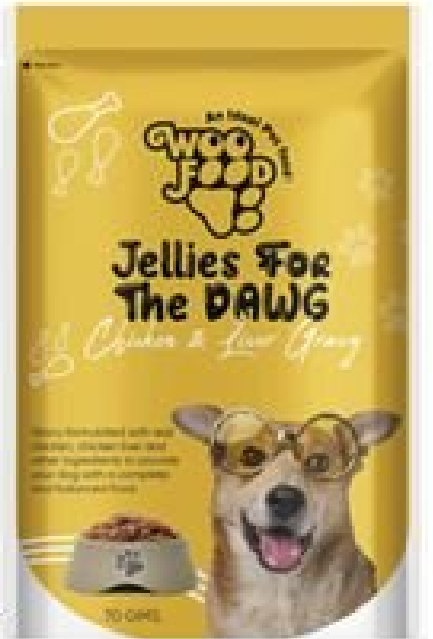

WOOFOOD JELLIES FOR THE DAWG - SARDINE AND WHITE FISH GRAVY

Gravy made with sardine, anchovies and other ingredients.

Helps the dogs develop muscles and protect against kidney diseases.

MFG
Size (gm)

Ektek Pharma
70gm

SKU: Woofood 14

Price: ₹55

WOOFOOD JELLIES FOR THE DAWG - CHICKEN AND LIVER GRAVY

Formulated with real chicken, chicken liver and other ingredients.

Provides the pets with a complete and balanced food.

MFG
Size (gm)

Ektek Pharma
70gm

SKU: Woofood 13

Price: ₹55