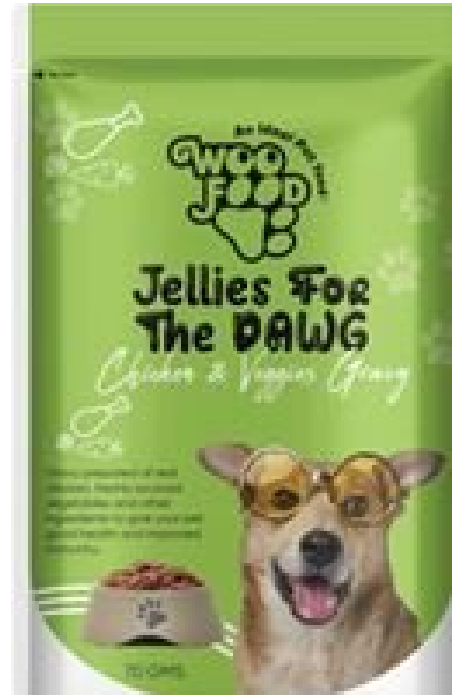

Prepared with real chicken, freshly sources vegetables and other ingredients.

Provides the dogs good health and improved immunity.

MFG
Size (gm)

Ektek Pharma
70gm

SKU: Woofood 15

Price: ₹55

WOOFood JELLIES FOR THE DAWG - SARDINE AND WHITE FISH GRAVY