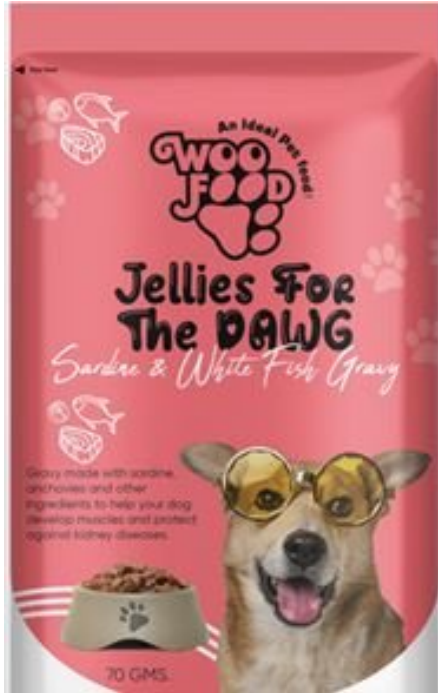

Prepared with real chicken, freshly sources vegetables and other ingredients.

Provides the dogs good health and improved immunity.

MFG
Size (gm)

Ektek Pharma
70gm

SKU: Woofood 15

Price: ₹55

WOOFood JELLIES FOR THE DAWG - SARDINE AND WHITE FISH GRAVY