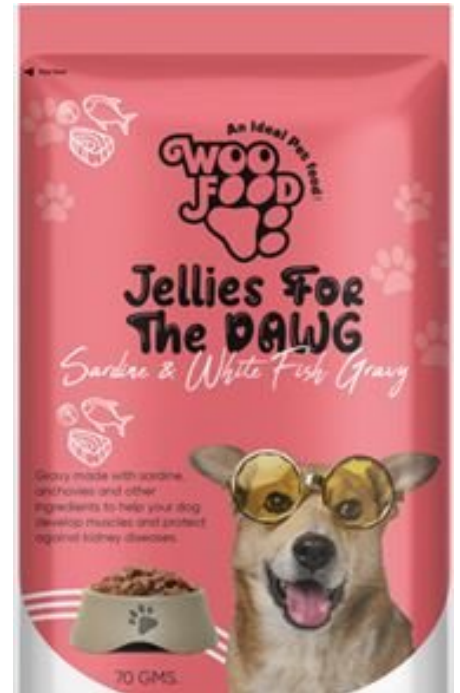

MFG
Size (gm)

Ektek Pharma
70gm

SKU: Woofood 16

Price: ₹55

WOOFood JELLIES FOR THE DAWG - SARDINE AND WHITE FISH GRAVY

Gravy made with sardine, anchovies and other ingredients.

Helps the dogs develop muscles and protect against kidney diseases.

MFG
Size (gm)

Ektek Pharma
70gm

SKU: Woofood 14

Price: ₹55

WOOFood JELLIES FOR THE DAWG - CHICKEN AND VEGGIES GRAVY

Prepared with real chicken, freshly sources vegetables and other ingredients.

Provides the dogs good health and improved immunity.