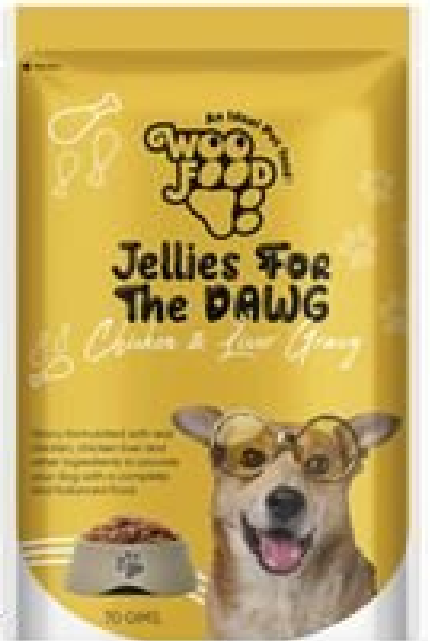

WOOFood JELLIES FOR THE DAWG - CHICKEN AND VEGGIES GRAVY

Prepared with real chicken, freshly sources vegetables and other ingredients.

Provides the dogs good health and improved immunity.

MFG
Size (gm)

Ektek Pharma
70gm

SKU: Woofood 15

Price: ₹55

WOOFood JELLIES FOR THE DAWG - CHICKEN AND LIVER GRAVY

Formulated with real chicken, chicken liver and other ingredients.

Provides the pets with a complete and balanced food.

MFG
Size (gm)

Ektek Pharma
70gm

SKU: Woofood 13

Price: ₹55