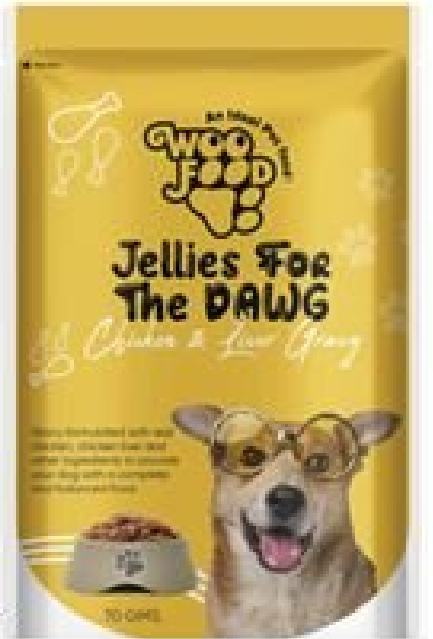

Formulated with real chicken, chicken liver and other ingredients.

Provides the pets with a complete and balanced food.

MFG
Size (gm)

Ektek Pharma
70gm

SKU: Woofood 13

Price: ₹55

ALL 4 PETS MR.DOG CHUNKS WITH CHICKEN LIVER