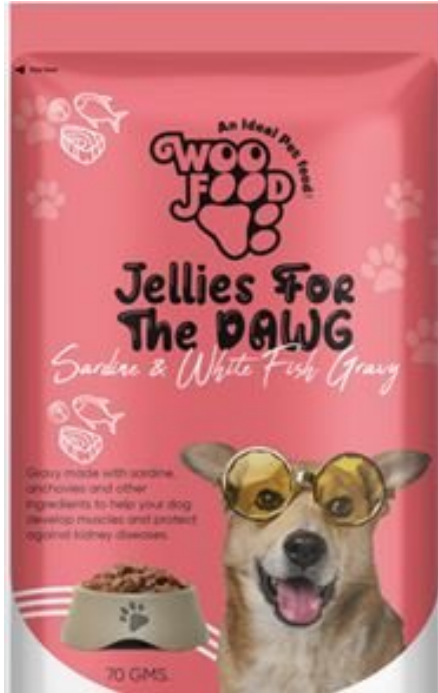

WOOFood JELLIES FOR THE DAWG - SARDINE AND WHITE FISH GRAVY

Gravy made with sardine, anchovies and other ingredients.

Helps the dogs develop muscles and protect against kidney diseases.

MFG
Size (gm)

Ektek Pharma
70gm

SKU: Woofood 14

Price: ₹55

WOOFood JELLIES FOR THE DAWG - CHICKEN AND LIVER GRAVY

Formulated with real chicken, chicken liver and other ingredients.

Provides the pets with a complete and balanced food.

MFG
Size (gm)

Ektek Pharma
70gm

SKU: Woofood 13

Price: ₹55