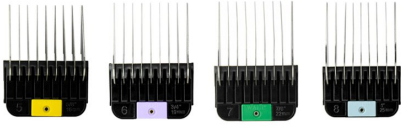

TABLE OF CONTENTS

Blade Guiding Combs 2

Petvet Enterprises

BLADE GUIDING COMBS

ANDIS 7 - PIECE ANIMAL CLIP COMB SET

Colour coded for easy identification.

Metal clip securely attaches.

MFG

Andis - USA

SKU: 33655- 7p

Price: ₹3,000

WAHL CUTTING COLOUR COMB SET

Easy to hold, unique shape.

Perfect guide for clipper over comb work.

MFG

Wahl - USA

SKU: 03206-1024

Price: ₹400

STAINLESS STEEL DETACHABLE BLADE GUIDE COMBS

Perfectly suited for matted fur.

Stainless steel attachment combs

MFG

Wahl - USA

SKU: 03390-2024

Price: ₹1,800

UNIVERSAL STAINLESS STEEL COMBS 8 - PIECE SET

Colour coded for easy identification.

Securely attaches to the blade. Fits Andis Ultra Edga and Ceramic edge blades 5,10 &30.

MFG

Andis - USA

SKU: 24625