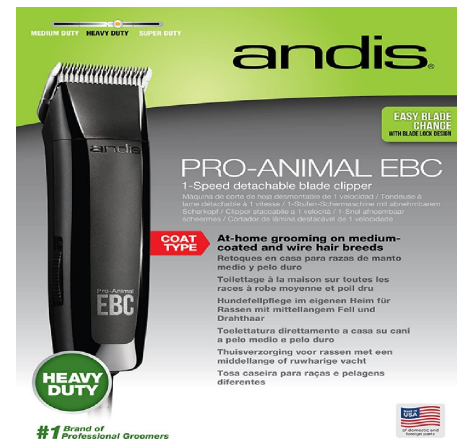

MC- 680 CORDLESS PET CLIPPER

Quiet running comforts pets.

Four Detachable blades and four comb attachments make easier

MFG

KISS Grooming

SKU: MC-680

Price: ₹12,500

KM - 5 CLIPPER PROFESSIONAL CORDED ANIMAL CLIPPER

Robust metal suspension ring.

Tough 4.2m long ultra - flexible cable

MFG

Wahl - USA

SKU: 01260-0010

Price: ₹14,999

ANDIS EBC SINGLE SPEED CLIPPER SET

Blade lock design ensures blade position.

Best for at-home grooming on medium coated and wire hair breeds

MFG

Andis - USA

SKU: 53300

Price: ₹18,500

KM - 10 CLIPPER PROFESSIONAL CORDED ANIMAL CLIPPER

Ideal for all types of coats.

Powerful Brushless DC Motor (BLDC)