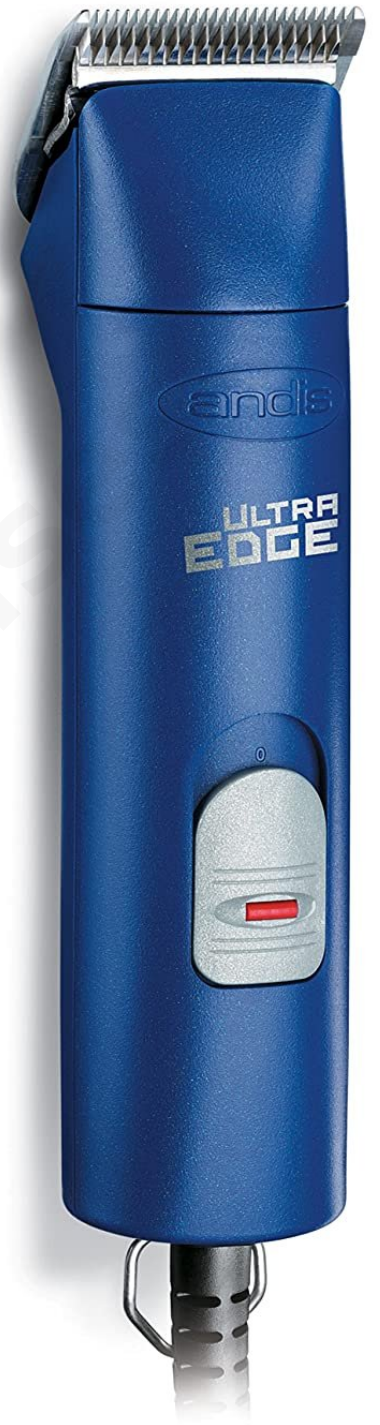

MFG

Andis - USA

SKU: 25140

Price: ₹25,500

AGC SUPER 2 SPEED BRUSHLESS CLIPPER -BURGUNDY

Detachable blades for easy changing and cleaning.

Perfect for all coats and breeds, great for grooming multiple dogs a day

MFG

Andis - USA

SKU: 25000

Price: ₹26,500

AGCB 2 SPEED BRUSHLESS CLIPPER - BLUE

Detachable blades for easy changing and cleaning.

Perfect for all coats and breeds, great for grooming multiple dogs a day

MFG

Andis - USA

SKU: 25045

Price: ₹26,500

AGC SUPER 2 SPEED BRUSHLESS CLIPPER -FUCHSIA

Detachable blades for easy changing and cleaning.

Perfect for all coats and breeds, great for grooming multiple dogs a day