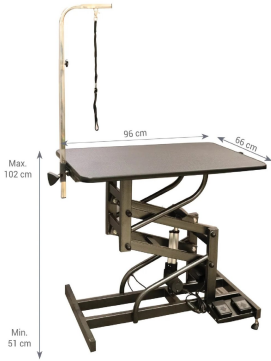

TABLE OF CONTENTS

Grooming Table 2

Petvet Enterprises

GROOMING TABLE

MAGNA ACTIVE ELECTRIC LIFTING TABLE

Grooming Equipment Tables

Chile Made MDF board tabletop with pliable PVC edge resists scratches

MFG

Aeolus - China

SKU: Table Unit 8

Price: ₹50,500 - ₹52,000

MAGNA X PRO ELECTRIC LIFTING TABLE

Grooming Equipment Tables

Ultra - low initial height, Earthing foot & circuit breaker with leakage detector

MFG

Aeolus - China

SKU: Table Unit 6

Price: ₹79,750 - ₹87,500

MAGNA X ELECTRIC LIFTING TABLE

Grooming Equipment Tables

Ultra - low initial height, Earthing foot & circuit breaker with leakage detector

MFG

Aeolus - China

SKU: Table Unit 5