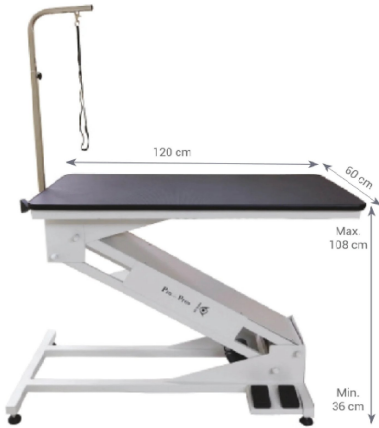

Grooming Equipment Tables

Classic folding table with non-slip rubber surface

MFG

Aeolus - China

SKU: Table Unit 2

Price: ₹14,500 - ₹17,000

SPRINT HEIGHT ADJUSTABLE FOLDING TABLE

Grooming Equipment Tables

With Height adjusting system, easy to handle

MFG

Aeolus - China

SKU: Table Unit 1

Price: ₹22,000 - ₹23,000

MAGNA LED GROOMING TABLE

Grooming Equipment Tables

Provides mild and gentle light for your grooming needs

MFG

Aeolus - China

SKU: FT-829

Price: ₹135,000

MAGNA BIG Z- ELECTRIC LIFT TABLE

Grooming Equipment Tables

Boasts an adjustable height range between 36 and 108cm

MFG