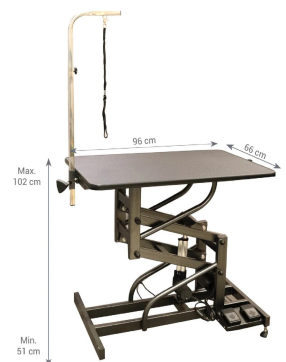

FLAT PACKING AIR LIFT GROOMING TABLE

Grooming Equipment Tables

Table Top swivels 360° smoothly on central shaft

MFG

Aeolus - China

SKU: Table Unit 4

Price: ₹30,000 - ₹34,000

MAGNA ACTIVE ELECTRIC LIFTING TABLE

Grooming Equipment Tables

Chile Made MDF board tabletop with pliable PVC edge resists scratches

MFG

Aeolus - China

SKU: Table Unit 8

Price: ₹50,500 - ₹52,000

ARMOUR Z- FRAME HYDRAULIC TABLE

Grooming Equipment Tables

Steel constructed Z- frame design keep the table incredibly stand

MFG

Aeolus - China

SKU: FT-804L

Price: ₹54,500

MAGNA Z-FRAME ELECTRIC TABLE

Grooming Equipment Tables

Steel constructed Z- frame design keep the table incredibly stand