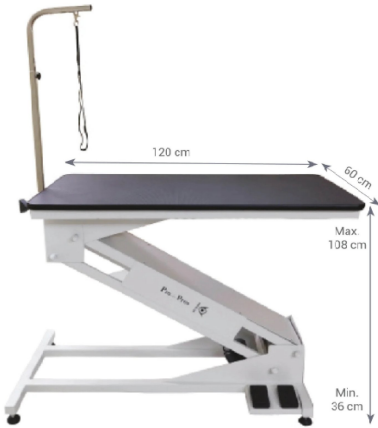

MFG

Aeolus - China

SKU: FT-804E

Price: ₹60,500

MAGNA X ELECTRIC LIFTING TABLE

Grooming Equipment Tables

Ultra - low initial height, Earthing foot & circuit breaker with leakage detector

MFG

Aeolus - China

SKU: Table Unit 5

Price: ₹72,500 - ₹76,000

MAGNA X PRO ELECTRIC LIFTING TABLE

Grooming Equipment Tables

Ultra - low initial height, Earthing foot & circuit breaker with leakage detector

MFG

Aeolus - China

SKU: Table Unit 6

Price: ₹79,750 - ₹87,500

MAGNA BIG Z- ELECTRIC LIFT TABLE

Grooming Equipment Tables

Boasts an adjustable height range between 36 and 108cm

MFG

Aeolus - China

SKU: FT-898

Price: ₹82,500

MAGNA ACCORDION ELECTRIC LIFTING TABLE, LARGE

Grooming Equipment Tables

Ex-tremely stand and sturdy, this table has an exceptionally broad lifting range

MFG

Aeolus - China

SKU: FT-899Pro

Price: ₹83,500