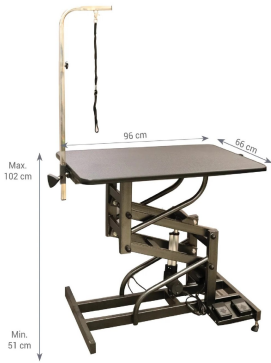

MAGNA X ELECTRIC LIFTING TABLE

Grooming Equipment Tables

Ultra - low initial height, Earthing foot & circuit breaker with leakage detector

MFG

Aeolus - China

SKU: Table Unit 5

Price: ₹72,500 - ₹76,000

MAGNA X PRO ELECTRIC LIFTING TABLE

Grooming Equipment Tables

Ultra - low initial height, Earthing foot & circuit breaker with leakage detector

MFG

Aeolus - China

SKU: Table Unit 6

Price: ₹79,750 - ₹87,500

MAGNA ACTIVE ELECTRIC LIFTING TABLE

Grooming Equipment Tables

Chile Made MDF board tabletop with pliable PVC edge resists scratches

MFG

Aeolus - China

SKU: Table Unit 8

Price: ₹50,500 - ₹52,000

SPRINT PORTABLE COMPETITION TABLE, SMALL

Grooming Equipment Tables

Wooden top with static proof rubber mat and anti slip surface