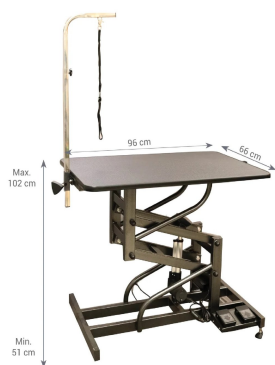

MAGNA X ELECTRIC LIFTING TABLE

Grooming Equipment Tables

Ultra - low initial height, Earthing foot & circuit breaker with leakage detector

MFG

Aeolus - China

SKU: Table Unit 5

Price: ₹72,500 - ₹76,000

MAGNA X PRO ELECTRIC LIFTING TABLE

Grooming Equipment Tables

Ultra - low initial height, Earthing foot & circuit breaker with leakage detector

MFG

Aeolus - China

SKU: Table Unit 6

Price: ₹79,750 - ₹87,500

MAGNA ACTIVE ELECTRIC LIFTING TABLE

Grooming Equipment Tables

Chile Made MDF board tabletop with pliable PVC edge resists scratches

MFG

Aeolus - China

SKU: Table Unit 8

Price: ₹50,500 - ₹52,000

SPRINT PORTABLE COMPETITION TABLE, SMALL

Grooming Equipment Tables

Wooden top with static proof rubber mat and anti slip surface