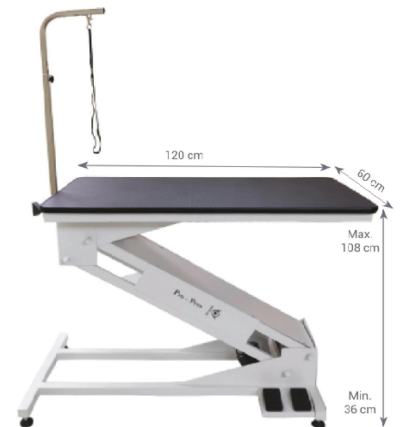

SKU: FT-804L

Price: ₹54,500

MAGNA Z-FRAME ELECTRIC TABLE

Grooming Equipment Tables

Steel constructed Z- frame design keep the table incredibly stand

MFG

Aeolus - China

SKU: FT-804E

Price: ₹60,500

MAGNA BIG Z- ELECTRIC LIFT TABLE

Grooming Equipment Tables

Boasts an adjustable height range between 36 and 108cm

MFG

Aeolus - China

SKU: FT-898

Price: ₹82,500