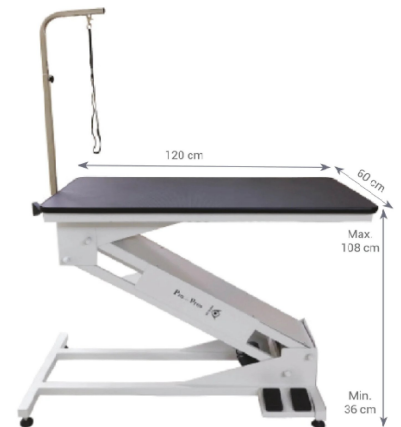

SKU: FT-804L

Price: ₹54,500

MAGNA Z-FRAME ELECTRIC TABLE

Grooming Equipment Tables

Steel constructed Z- frame design keep the table incredibly stand

MFG

Aeolus - China

SKU: FT-804E

Price: ₹60,500

MAGNA BIG Z- ELECTRIC LIFT TABLE

Grooming Equipment Tables

Boasts an adjustable height range between 36 and 108cm

MFG

Aeolus - China

SKU: FT-898

Price: ₹82,500