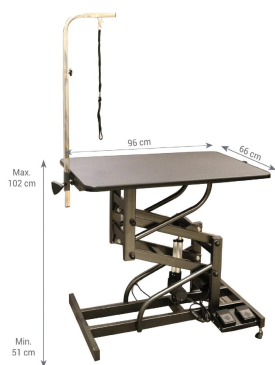

## MAGNA X ELECTRIC LIFTING TABLE

Grooming Equipment Tables

Ultra - low initial height, Earthing foot & circuit breaker with leakage detector

MFG

Aeolus - China

**SKU:** Table Unit 5

**Price:** ₹72,500 - ₹76,000

## MAGNA X PRO ELECTRIC LIFTING TABLE

Grooming Equipment Tables

Ultra - low initial height, Earthing foot & circuit breaker with leakage detector

MFG

Aeolus - China

**SKU:** Table Unit 6

**Price:** ₹79,750 - ₹87,500

## MAGNA ACTIVE ELECTRIC LIFTING TABLE

Grooming Equipment Tables

Chile Made MDF board tabletop with pliable PVC edge resists scratches

MFG

Aeolus - China

**SKU:** Table Unit 8

**Price:** ₹50,500 - ₹52,000