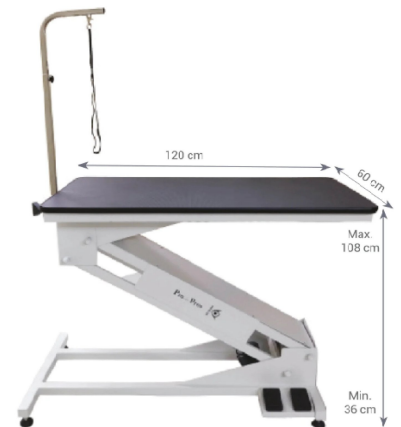

## MAGNA Z-FRAME ELECTRIC TABLE

Grooming Equipment Tables

Steel constructed Z- frame design keep the table incredibly stand

MFG

Aeolus - China

**SKU:** FT-804E

**Price:** ₹60,500

## MAGNA BIG Z- ELECTRIC LIFT TABLE

Grooming Equipment Tables

Boasts an adjustable height range between 36 and 108cm

MFG

Aeolus - China

**SKU:** FT-898

**Price:** ₹82,500