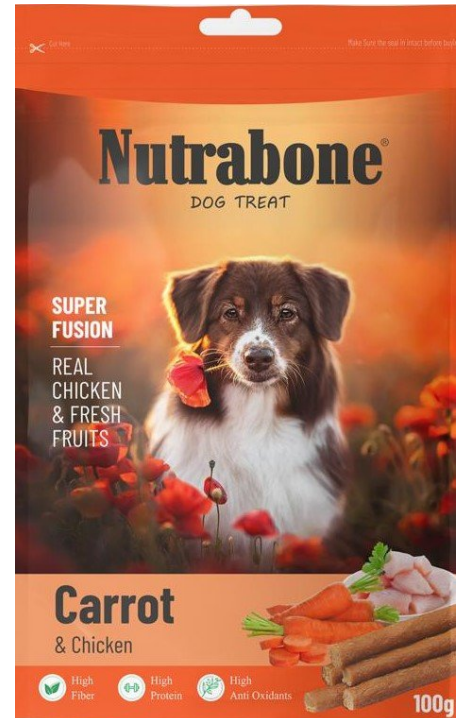

SKU: AE1006
Price: ₹195

NUTRABONE CARROT

Non vegetarian dog treat.

Contains high fibre, protein and anti oxidants.

MFG
Size (gm)

Alpha Entrepreneurs
100 gm

SKU: AE1005
Price: ₹195

NUTRABONE BLUEBERRY