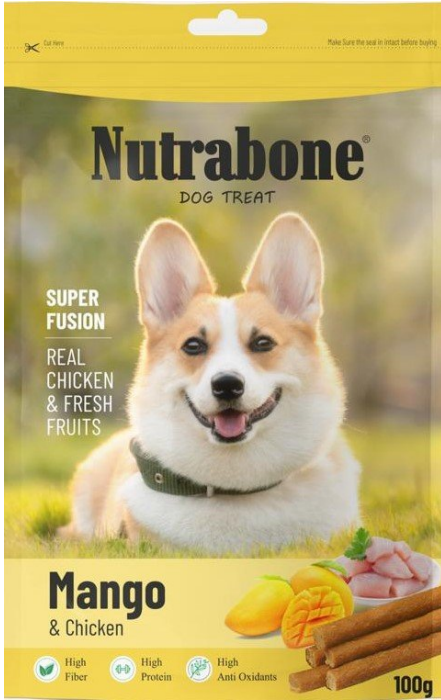

Alpha Entrepreneurs
100 gm

SKU: AE1007

Price: ₹195

NUTRABONE MANGO

Non vegetarian dog treat.

Contains high fibre, protein and anti oxidants.

MFG
Size (gm)

Alpha Entrepreneurs
100 gm

SKU: AE1006
Price: ₹195

NUTRABONE CARROT

Non vegetarian dog treat.

Contains high fibre, protein and anti oxidants.

MFG
Size (gm)

Alpha Entrepreneurs
100 gm

SKU: AE1005
Price: ₹195

NUTRABONE BLUEBERRY