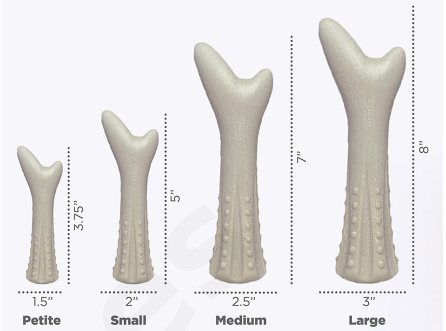

MFG

Petstages - USA

SKU: PS Toy Unit 4

Price: ₹325 - ₹1,750

FOUR SIZES

Dogs come in different sizes and so does Dogwood. There's a perfect size for your dog.

DOGWOOD ALTERNATIVE DOG CHEW TOY, MESQUITE RED

With a variety of scents like the smell of real wood.

MFG

Petstages - USA

SKU: PS Toy Unit2

Price: ₹575 - ₹1,725

DEERHORN DURABLE CHEW TOY

Deerhorn is made from naturally shed antler and carries the taste

MFG

Petstages - USA

SKU: PS Toy Unit 5

Price: ₹395 - ₹1,750

FOUR SIZES

Dogs come in different sizes and so does Deerhorn. There's a perfect size for your dog.

CRUNCHCORE BONE

Has the crunchy sound dogs love.

MFG

Petstages - USA