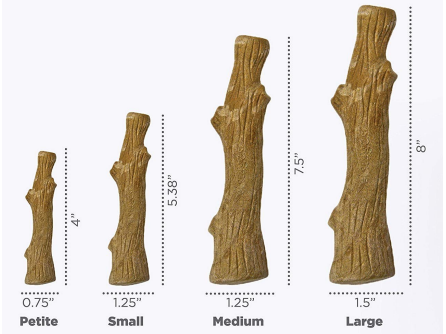

LIVER BRANCH DOG CHEW TOY

Satisfies your Dog's natural instinct to chew with a wide variety.

MFG

Petstages - USA

SKU: PS Toy Unit 3

Price: ₹925 - ₹2,325

DOGWOOD DURABLE STICK

Free of lead and phthalates making it a chew you can feel good

MFG

Petstages - USA

SKU: PS Toy Unit 4

Price: ₹325 - ₹1,750

FOUR SIZES

Dogs come in different sizes and so does Dogwood. There's a perfect size for your dog.

FOUR SIZES

Dogs come in different sizes and so does Deerhorn.
There's a perfect size for your dog.

DEERHORN DURABLE CHEW TOY

Deerhorn is made from naturally shed antler and carries the taste

MFG

Petstages - USA

SKU: PS Toy Unit 5

Price: ₹395 - ₹1,750

CHIK A BONE CHICKEN FLAVOR CHEW

Natural bone meal and real chicken flavor combine