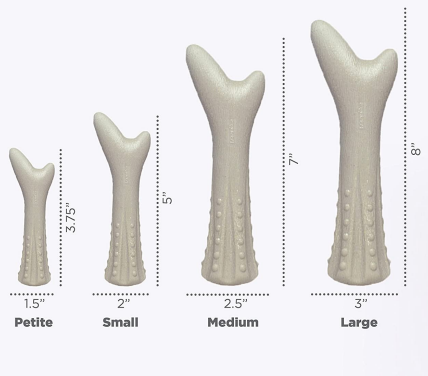

LIVER BRANCH DOG CHEW TOY

Satisfies your Dog's natural instinct to chew with a wide variety.

MFG

Petstages - USA

SKU: PS Toy Unit 3

Price: ₹925 - ₹2,325

DOGWOOD DURABLE STICK

Free of lead and phthalates making it a chew you can feel good

MFG

Petstages - USA

SKU: PS Toy Unit 4

Price: ₹325 - ₹1,750

FOUR SIZES

Dogs come in different sizes and so does Dogwood. There's a perfect size for your dog.

FOUR SIZES

Dogs come in different sizes and so does Deerhorn.
There's a perfect size for your dog.