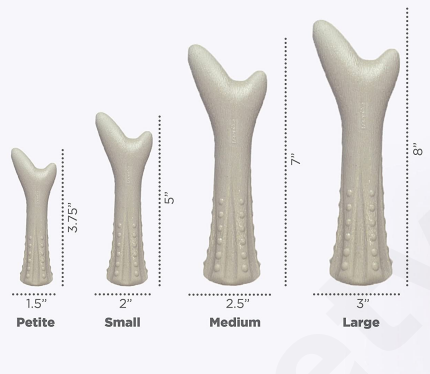

TABLE OF CONTENTS

Pet Accessories	2
Dog Accessories	2
Dog Toys	2

Petvet Enterprises

PET ACCESSORIES

DOG ACCESSORIES

DOG TOYS

FOUR SIZES

Dogs come in different sizes and so does Deerhorn.
There's a perfect size for your dog.

DEERHORN DURABLE CHEW TOY

Deerhorn is made from naturally shed antler and carries the taste

MFG

Petstages - USA

SKU: PS Toy Unit 5

Price: ₹395 - ₹1,750

SUPER DOGWOOD DOG CHEW TOY

A Safe and Long lasting alternative to chewing real wood sticks.

MFG

Petstages - USA

SKU: PS Toy Unit1

Price: ₹595 - ₹1,875

Four Super Sizes

X-Small
5.98" x 1.85"

Small
7.48" x 2.36"

Medium
9.48" x 2.95"