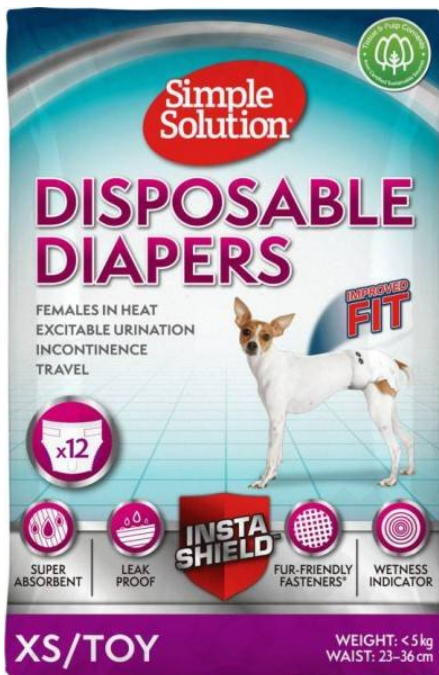

Each Pad Size - 20-28cm

Hygiene for incontinence, females in season and after surgery. Good fit due to elastic band at waist and legs with opening for tail.

MFG

Trixie - Germany

SKU: Trixie Unit 3

Price: ₹575 - ₹1,275

TRIXIE - MALE DOG DISPOSABLE DIAPERS

Each Pad Size - 30-46cm

Great for preventing male marking, excitable urination, incontinence, after surgery and travel. Abdominal band for comfortable fit.

MFG

Trixie - Germany

SKU: Trixie Unit 2

Price: ₹850 - ₹1,095

SIMPLE SOLUTION DISPOSABLE DIAPERS

Each Pad Size - W-15-18"-38-45cm

Insta shield core for quick absorption. Prevents liquids from leaking out. Adjustable fur friendly fasteners.