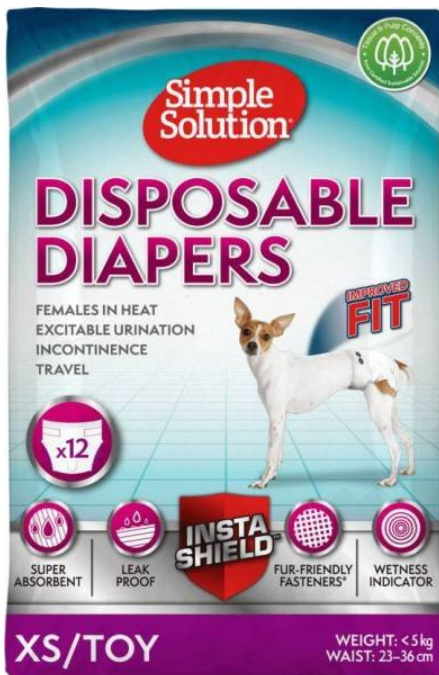

## TRIXIE - MALE DOG DISPOSABLE DIAPERS

Each Pad Size - 30-46cm

Great for preventing male marking, excitable urination, incontinence, after surgery and travel. Abdominal band for comfortable fit.

MFG

Trixie - Germany

## SIMPLE SOLUTION DISPOSABLE DIAPERS

Each Pad Size - W-15-18"-38-45cm

Insta shield core for quick absorption. Prevents liquids from leaking out. Adjustable fur friendly fasteners.

MFG

Simple Solution - USA