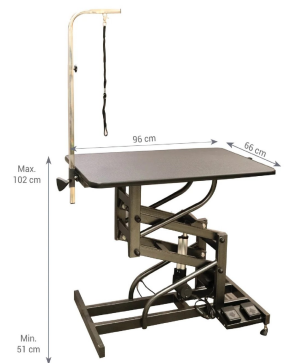

FLAT PACKING AIR LIFT GROOMING TABLE

Grooming Equipment Tables

Table Top swivels 360° smoothly on central shaft

MFG

Aeolus - China

SKU: Table Unit 4

Price: ₹30,000 - ₹34,000

MAGNA ACTIVE ELECTRIC LIFTING TABLE

Grooming Equipment Tables

Chile Made MDF board tabletop with pliable PVC edge resists scratches

MFG

Aeolus - China

SKU: Table Unit 8

Price: ₹50,500 - ₹52,000