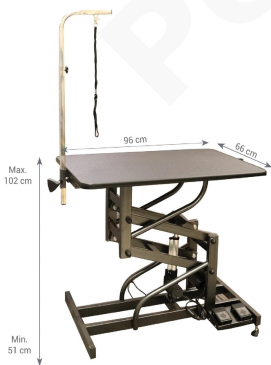

MAGNA ACTIVE ELECTRIC LIFTING TABLE

Grooming Equipment Tables

Chile Made MDF board tabletop with pliable PVC edge resists scratches

MFG

Aeolus - China

SKU: Table Unit 8

Price: ₹50,500 - ₹52,000