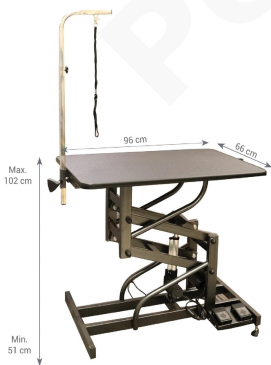

### SPRINT HEIGHT ADJUSTABLE FOLDING TABLE

Grooming Equipment Tables

With Height adjusting system, easy to handle

MFG

Aeolus - China

**SKU:** Table Unit 1

**Price:** ₹22,000 - ₹23,000

### FLAT PACKING AIR LIFT GROOMING TABLE

Grooming Equipment Tables

Table Top swivels 360'smoothlyly on central shaft

MFG

Aeolus - China

**SKU:** Table Unit 4

**Price:** ₹30,000 - ₹34,000