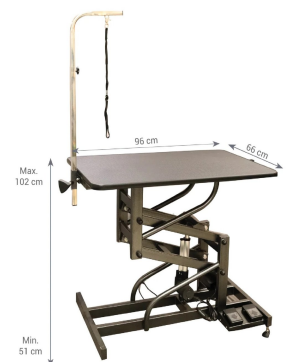

FLAT PACKING AIR LIFT GROOMING TABLE

Grooming Equipment Tables

Table Top swivels 360° smoothly on central shaft

MFG

Aeolus - China

SKU: Table Unit 4

Price: ₹30,000 - ₹34,000

MAGNA ACTIVE ELECTRIC LIFTING TABLE

Grooming Equipment Tables

Chile Made MDF board tabletop with pliable PVC edge resists scratches

MFG

Aeolus - China

SKU: Table Unit 8

Price: ₹50,500 - ₹52,000