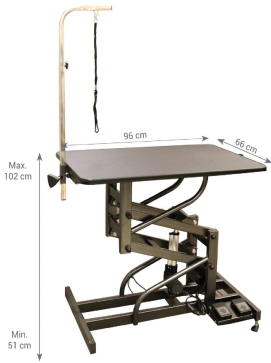

MAGNA ACTIVE ELECTRIC LIFTING TABLE

Grooming Equipment Tables

Chile Made MDF board tabletop with pliable PVC edge resists scratches

MFG

Aeolus - China

SKU: Table Unit 8

Price: ₹50,500 - ₹52,000

SPRINT ULTRA -LIGHT WEIGHT COMPETITION TABLES

Grooming Equipment Tables

Skid - proof, comfortable surface texture soothing to both dogs

MFG

Aeolus - China

SKU: Table Unit 3

Price: ₹12,000 - ₹16,000