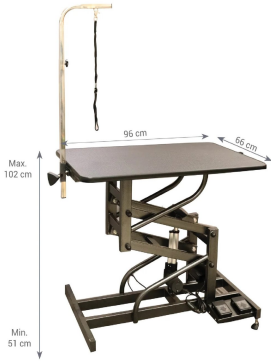

TABLE OF CONTENTS

Medium 2

Petvet Enterprises

MEDIUM

MAGNA ACTIVE ELECTRIC LIFTING TABLE

Grooming Equipment Tables

Chile Made MDF board tabletop with pliable PVC edge resists scratches

MFG

Aeolus - China

SKU: Table Unit 8

Price: ₹50,500 - ₹52,000

SPRINT HEIGHT ADJUSTABLE FOLDING TABLE

Grooming Equipment Tables

With Height adjusting system, easy to handle

MFG

Aeolus - China

SKU: Table Unit 1

Price: ₹22,000 - ₹23,000

FOLDING GROOMING TABLE WITH STAINLESS STEEL LEGS

Grooming Equipment Tables

Classic folding table with non-slip rubber surface

MFG

Aeolus - China

SKU: Table Unit 2