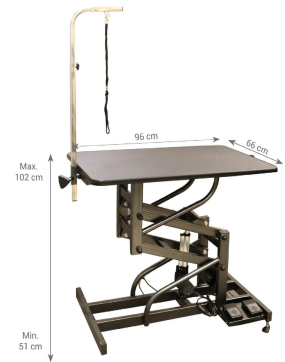

SPRINT ULTRA -LIGHT WEIGHT COMPETITION TABLES

Grooming Equipment Tables

Skid - proof, comfortable surface texture soothing to both dogs

MFG

Aeolus - China

SKU: Table Unit 3

Price: ₹12,000 - ₹16,000

MAGNA ACTIVE ELECTRIC LIFTING TABLE

Grooming Equipment Tables

Chile Made MDF board tabletop with pliable PVC edge resists scratches

MFG

Aeolus - China

SKU: Table Unit 8

Price: ₹50,500 - ₹52,000