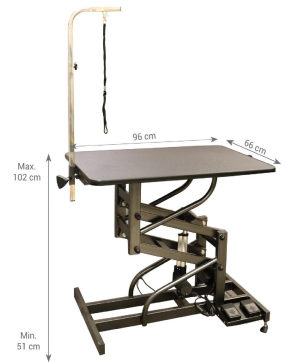

## MAGNA ACTIVE ELECTRIC LIFTING TABLE

Grooming Equipment Tables

Chile Made MDF board tabletop with pliable PVC edge resists scratches

MFG

Aeolus - China

**SKU:** Table Unit 8

**Price:** ₹50,500 - ₹52,000